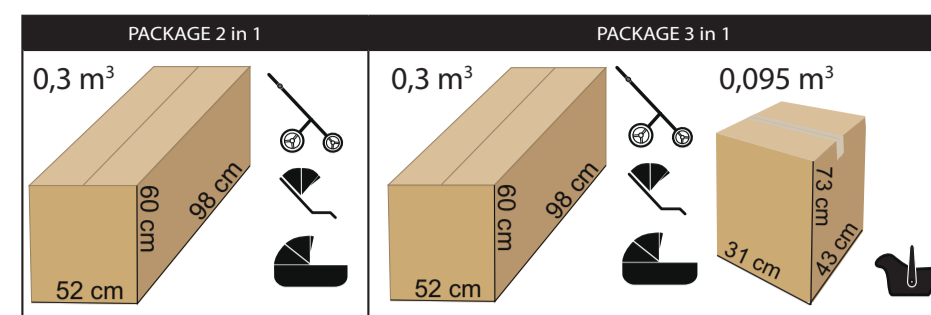

FUR

JUNAMA
MILANO

PRODUCER OF PRAMS
AND ARTICLES FOR CHILDREN

Product specifications:

- intuitive „one hand” carrycot release system
- EPP gondola
- multi-stage adjustment of the carrycot
- detachable barrier covered with eco-leather
- „MAX-CLIK” is an innovative attachment system that allows you to attach carrycot to the chassis of the stroller forward and backward facing
- waterproof material
- material resistant to UV radiation
- gradual adjustment of the backrest of the sport unit to completely lying position
- adjustable, five-point seat belts
- anti-shock absorption system