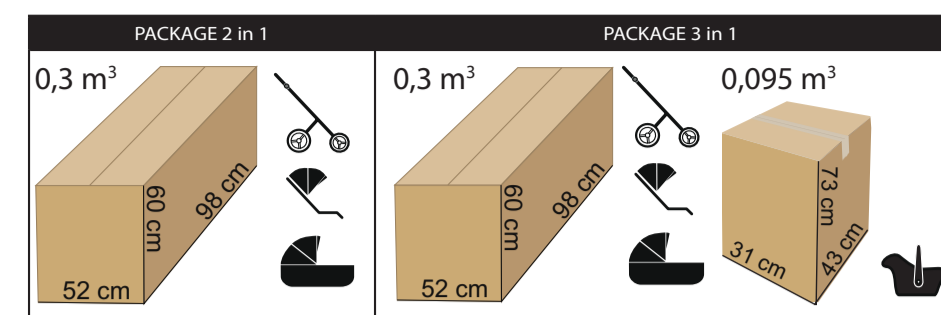

ISOFIX BASE

FUR

JUNAMA
CANDY

PRODUCER OF PRAMS
AND ARTICLES FOR CHILDREN

Product specification:

- intuitive „one hand” carrycot release system
- multi-stage adjustment of the carrycot
- carrycot made in 3D
- detachable barrier covered with eco-leather
- „MAX-CLIK” is an innovative attachment system that allows you to attach carrycot to the chassis of the stroller forward and backward facing
- waterproof material
- material resistant to UV radiation