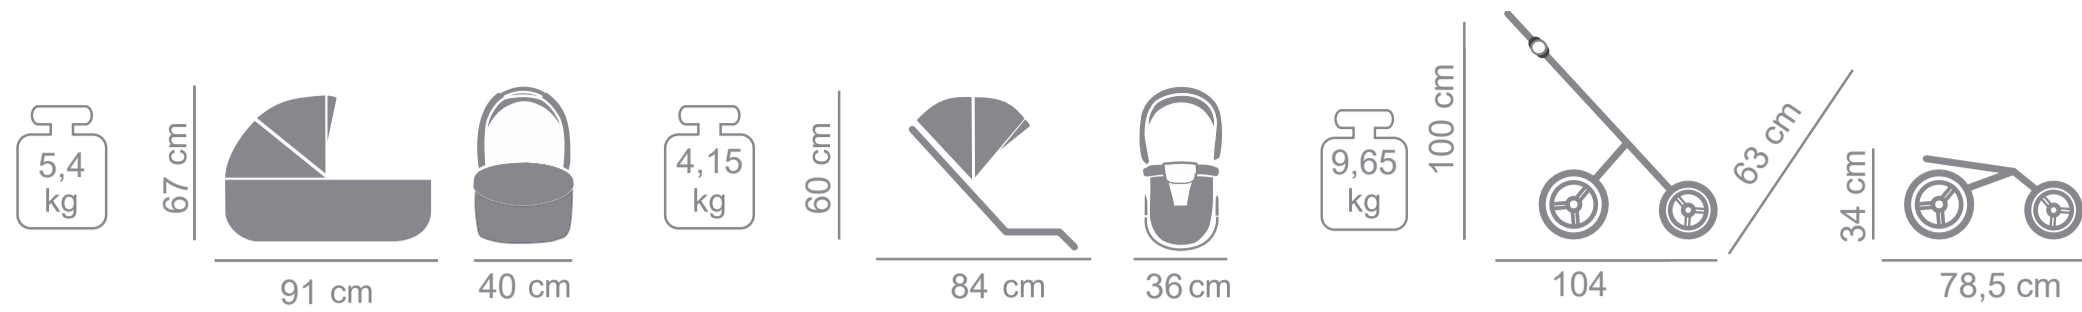

**JUNAMA
ENZO**

PRODUCER OF PRAMS
AND ARTICLES FOR CHILDREN

Product specifications:

- decorative quilted elements made of lamé fabric
- chassis equipped with a telescopic handle for adjustable height and ergonomic use
- chassis can be folded together with the seat unit for convenient transport and storage
- carrycot hood can be folded with one hand for quick and easy adjustment
- intuitive „one hand” carrycot release system
- multi-stage adjustment of the carrycot
- detachable barrier covered with eco-leather
- „MAX-CLIK” is an innovative attachment system that allows you to attach carrycot to the chassis of the stroller forward and backward facing
- waterproof material
- material resistant to UV radiation
- gradual adjustment of the backrest of the sport unit to completely lying position
- adjustable, five-point seat belts
- anti-shock absorption system