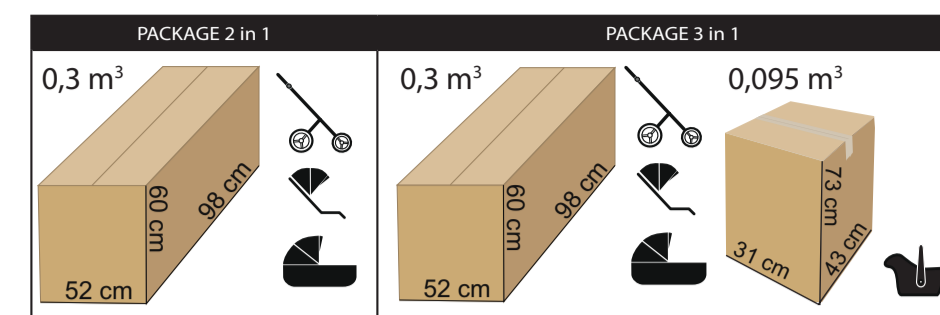

JUNAMA
CLASSIC

PRODUCER OF PRAMS
AND ARTICLES FOR CHILDREN

The 2-in-1 set includes:

- multi-stage carrycot hood regulation
- carrycot made in 3D
- detachable barrier covered with eco-leather
- the possibility of attaching carry cot, sport unit and car seats forward or backward to the direction of travel
- waterproof material
- material resistant to UV radiation
- gradual adjustment of the backrest in the sport unit to the fully lying position
- five-point seat belts with height adjustment
- „MAX-CLIK” is an innovative attachment system that allows you to attach carry cot to the chassis of the stroller forward and backward facing
- Mommy bag

The set DOES NOT include:

- intuitive „one hand” carrycot release system
- anti-shock absorption system
- sport unit cover
- accessories

02

03