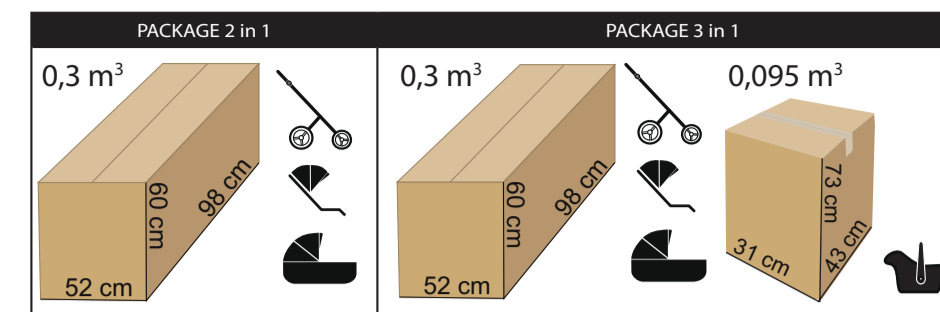

**JUNAMA
ENZO**

PRODUCER OF PRAMS
AND ARTICLES FOR CHILDREN

Product specifications:

- decorative quilted elements made of lamé fabric
- chassis equipped with a telescopic handle for adjustable height and ergonomic use
- chassis can be folded together with the seat unit for convenient transport and storage
- carrycot hood can be folded with one hand for quick and easy adjustment
- intuitive „one hand” carrycot release system
- multi-stage adjustment of the carrycot
- detachable barrier covered with eco-leather
- „MAX-CLIK” is an innovative attachment system that allows you to attach carrycot to the chassis of the stroller forward and backward facing
- waterproof material
- material resistant to UV radiation
- gradual adjustment of the backrest of the sport unit to completely lying position
- adjustable, five-point seat belts
- anti-shock absorption system