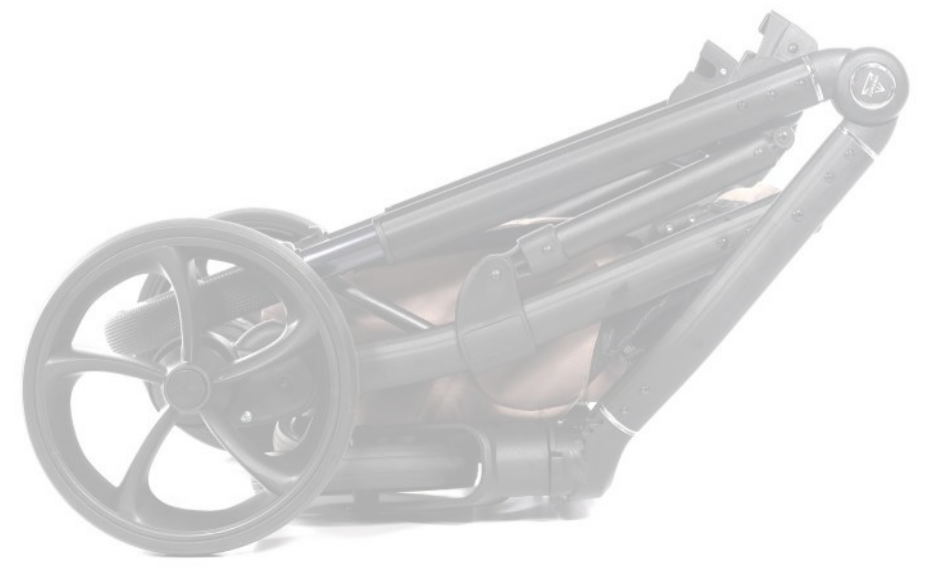

PRODUCER OF PRAMS
AND ARTICLES FOR CHILDREN

Product specification:

- Intuitive „one hand“ carry cot release system
- Anti-shock absorption system
- Central brake
- Gel wheels
- Swivel front wheels with a locking option for straight driving
- 6-point suspension system
- Height-adjustable handle made of eco-leather
- Ability to attach the carry cot , sport unit , and car seats either forward or backward facing
- Smooth canopy adjustment in the carry cot
- Gradual backrest adjustment in the carry cot
- Large, comfortable stroller seat with a soft mattress for maximum comfort
- Adjustable five-point safety belts in the sport unit for security
- Gradual canopy adjustment in the stroller version
- Smooth backrest adjustment in the sport unit to a fully lying position
- Detachable stroller safety bar covered in eco-leather
- Innovative ventilation system in both the carry cot and sport unit
- Adjustable footrest in the stroller version
- Waterproof and UV resistant fabric