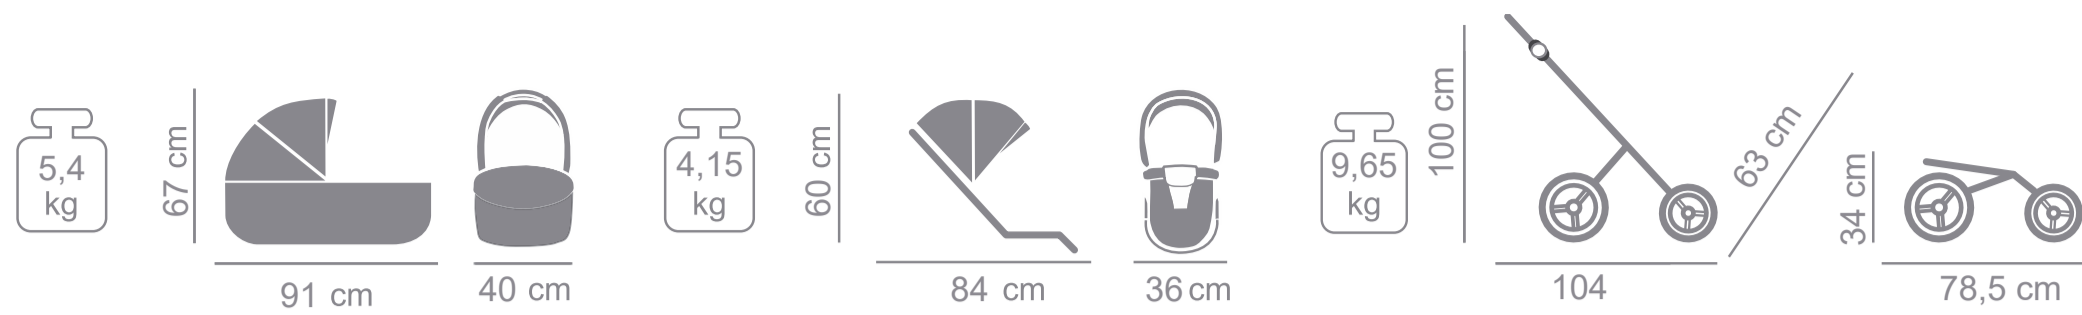

AND MANY MORE

P/02

JUNAMA ELLEGANTE

PRODUCER OF PRAMS
AND ARTICLES FOR CHILDREN

Key Features:

- Fully Foldable Carry Cot: This innovative feature allows you to fold the carry cot for easy storage and transport. Perfect for busy parents on the go!
- Ultra-Light Chassis: Weighing only 9 kg, the JUNAMA® smart is incredibly easy to maneuver, ensuring a smooth and effortless ride for both you and your baby.
- Sleek Design: The minimalist design in a sophisticated grey shade offers a chic look, perfect for any occasion.
- Ultimate Comfort: With its spacious and cozy interior, the carry cot ensures your little one is snug and secure during all your adventures.