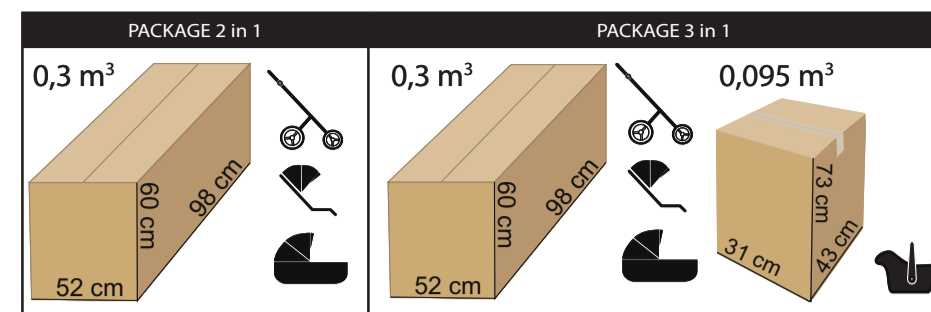

BAG

ISOFIX BASE

FUR

JUNAMA
ELLEGANTE
TERMO

PRODUCER OF PRAMS
AND ARTICLES FOR CHILDREN

Product specifications:

- intuitive „one hand“ carrycot release system
- multi-stage adjustment of the carrycot
- detachable barrier covered with eco-leather
- „MAX-CLIK“ is an innovative attachment system that allows you to attach carrycot to the chassis of the stroller forward and backward facing
- waterproof material
- material resistant to UV radiation
- gradual adjustment of the backrest of the sport unit to completely lying position
- adjustable, five-point seat belts
- anti-shock absorption system