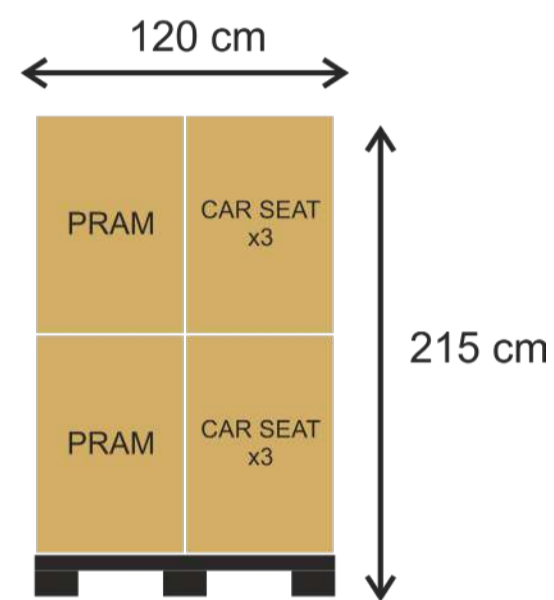

ISOFIX BASE

UMBRELLA

IGLOO GLOVES

IGLOO FOOTMUFF

ADAPTERS

PALLET: 120 X 120 X 215
8 PRAMS 2in1
TOTAL WEIGHT 215 kg

PALLET: 120 X 120 X 215
6x 3in1:
6 PRAMS 2in1 + 6 CAR SEATS
TOTAL WEIGHT 200 kg

PALLET: 120 X 120 X 215
5x 4in:
5 PRAMS 2in1 + 5 CAR SEATS
+ 5 ISOFIX BASES
TOTAL WEIGHT 200 kg