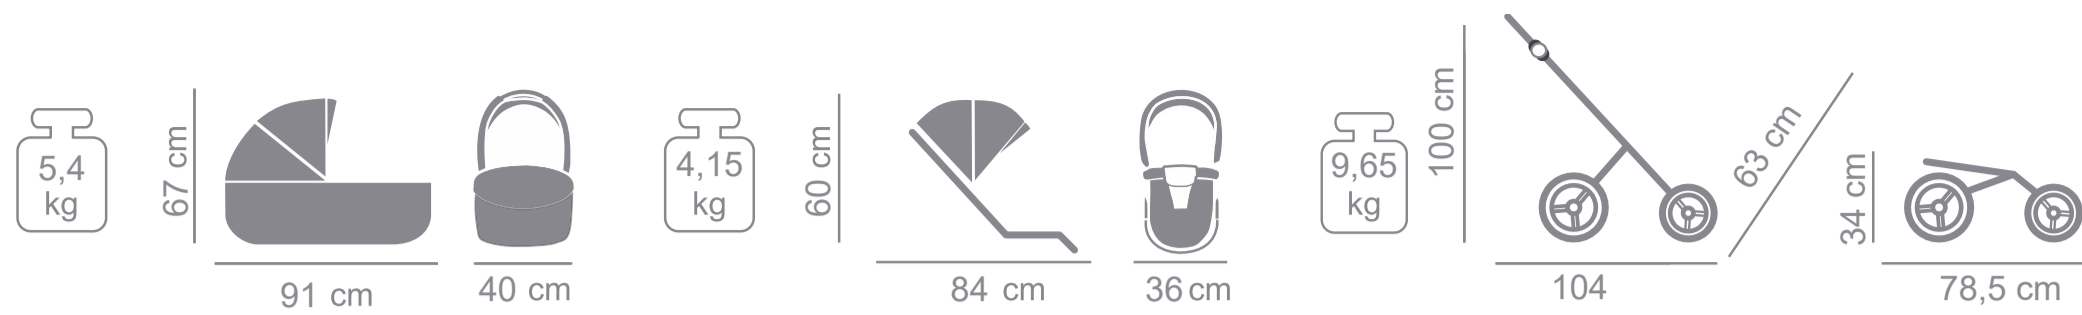

JUNAMA
CLASSIC

PRODUCER OF PRAMS
AND ARTICLES FOR CHILDREN