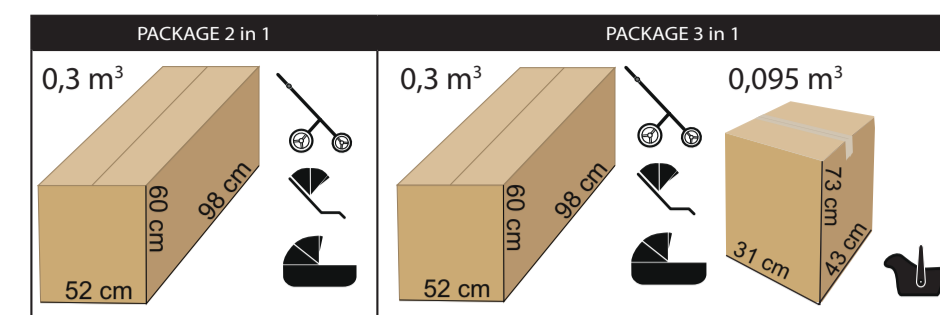

BAG

ISOFIX BASE

FUR

JUNAMA
ELLEGANTE
ART DECO

PRODUCER OF PRAMS
AND ARTICLES FOR CHILDREN

Product specifications:

- intuitive „one hand“ carrycot release system
- multi-stage adjustment of the carrycot
- detachable barrier covered with eco-leather
- „MAX-CLIK“ is an innovative attachment system that allows you to attach carrycot to the chassis of the stroller forward and backward facing
- waterproof material
- material resistant to UV radiation
- gradual adjustment of the backrest of the sport unit to completely lying position
- adjustable, five-point seat belts
- anti-shock absorption system