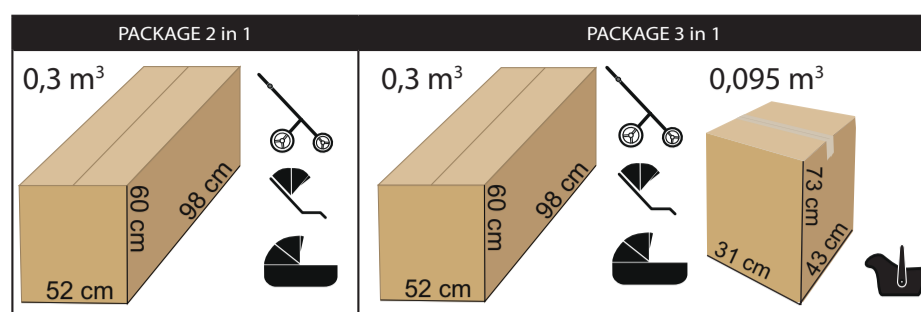

FLUO LINE

PRODUCER OF PRAMS
AND ARTICLES FOR CHILDREN

Product specification:

- intuitive „one hand” carrycot release system
- multi-stage adjustment of the carrycot
- carrycot made in 3D
- detachable barrier covered with eco-leather
- „MAX-CLIK” is an innovative attachment system that allows you to attach carrycot to the chassis of the stroller forward and backward facing
- waterproof material
- material resistant to UV radiation