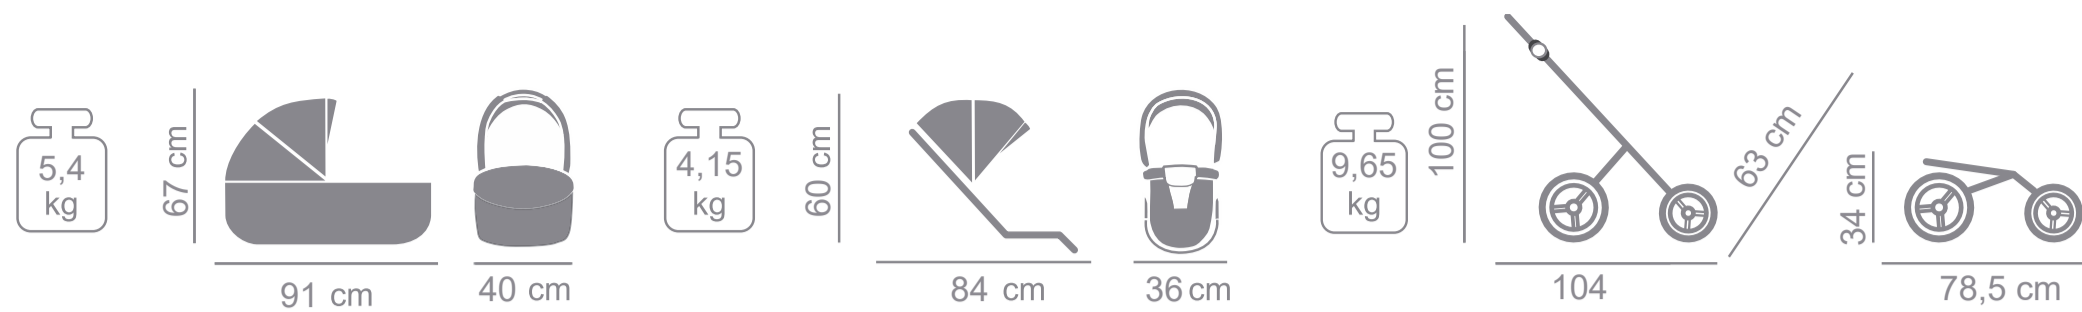

FLUO LINE

PRODUCER OF PRAMS
AND ARTICLES FOR CHILDREN