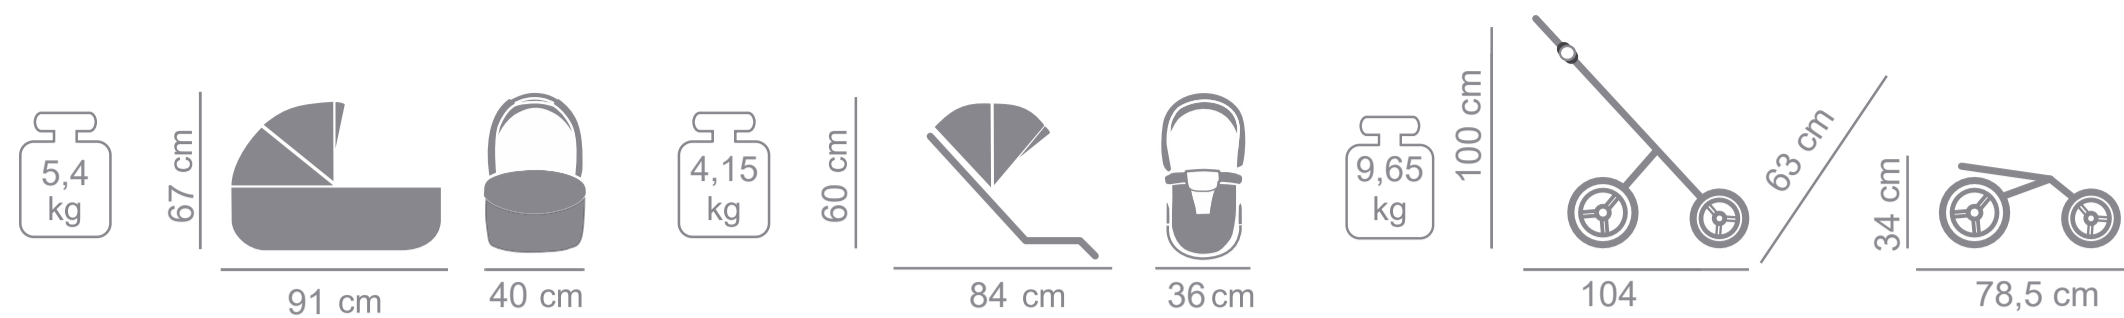

**JUNAMA
CANDY
PREMIUM**

PRODUCER OF PRAMS
AND ARTICLES FOR CHILDREN