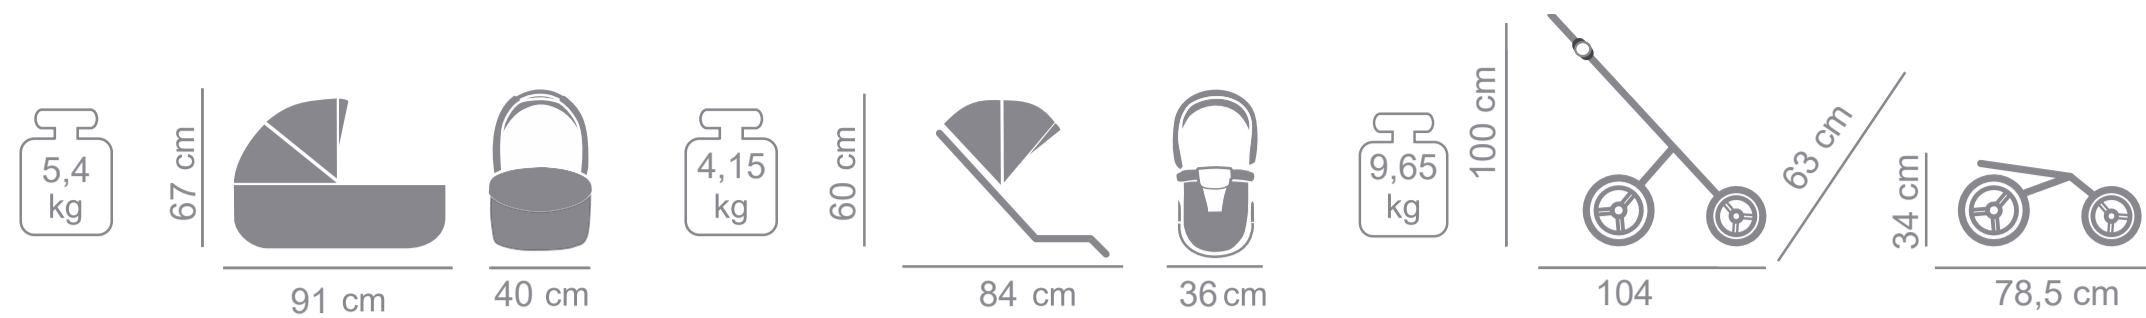

JUNAMA
S-CLASS

PRODUCER OF PRAMS
AND ARTICLES FOR CHILDREN