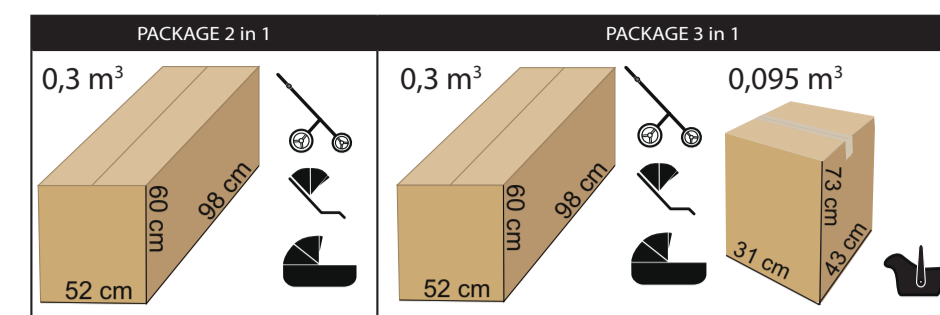

FUR

JUNAMA
LE PAPILLON

PRODUCER OF PRAMS
AND ARTICLES FOR CHILDREN

Product specifications:

- intuitive „one hand” carrycot release system
- EPP gondola
- multi-stage adjustment of the carrycot
- detachable barrier covered with eco-leather
- „MAX-CLIK” is an innovative attachment system that allows you to attach carrycot to the chassis of the stroller forward and backward facing
- waterproof material
- material resistant to UV radiation
- gradual adjustment of the backrest of the sport unit to completely lying position
- adjustable, five-point seat belts
- anti-shock absorption system