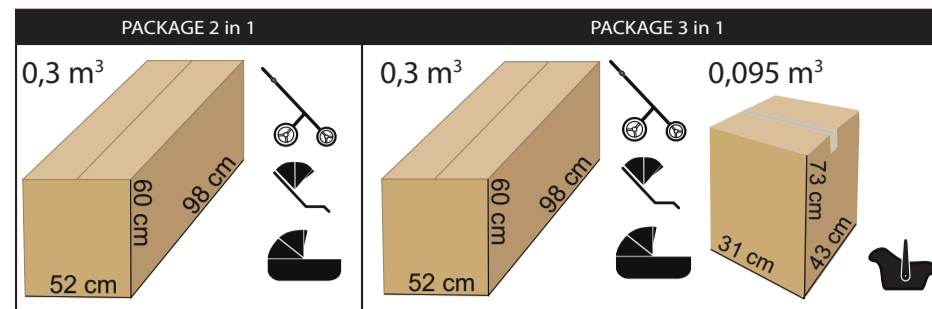

60 cm

9,65 kg

100 cm

63 cm

34 cm

78,5 cm

JUNAMA HEART

PRODUCER OF PRAMS AND ARTICLES FOR CHILDREN