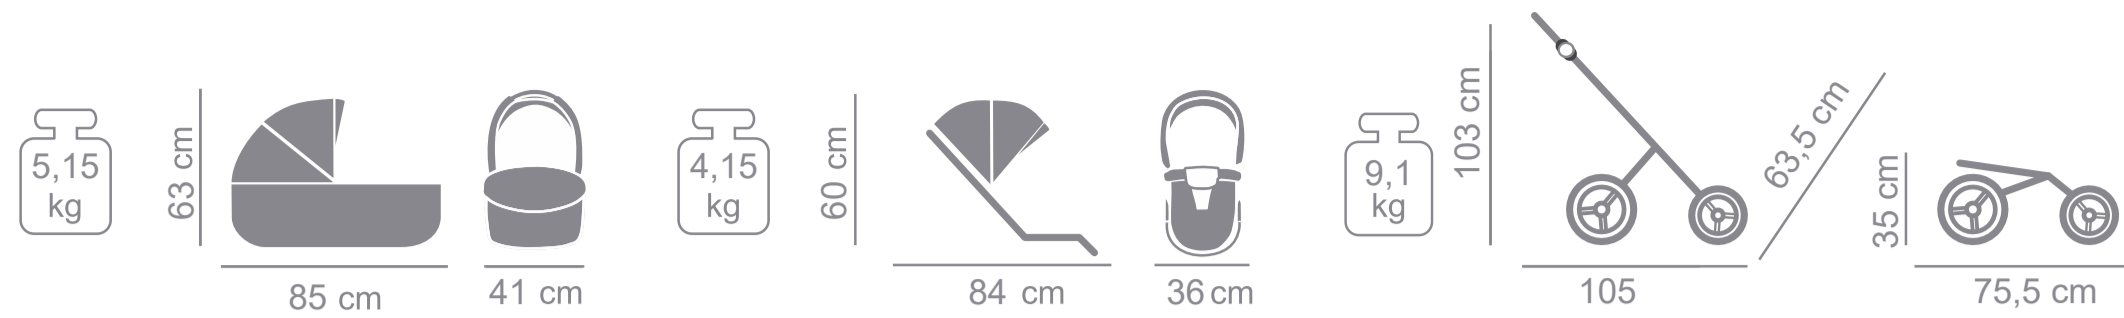

Space ECO

PRODUCER OF PRAMS
AND ARTICLES FOR CHILDREN