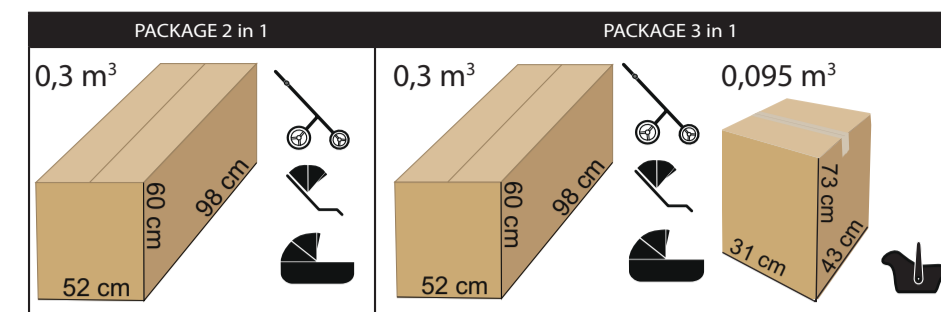

AND MANY MORE

P/10

BAG

ISOFIX BASE

FUR

JUNAMA FLUO INDIVIDUAL

PRODUCER OF PRAMS
AND ARTICLES FOR CHILDREN

Product specification: