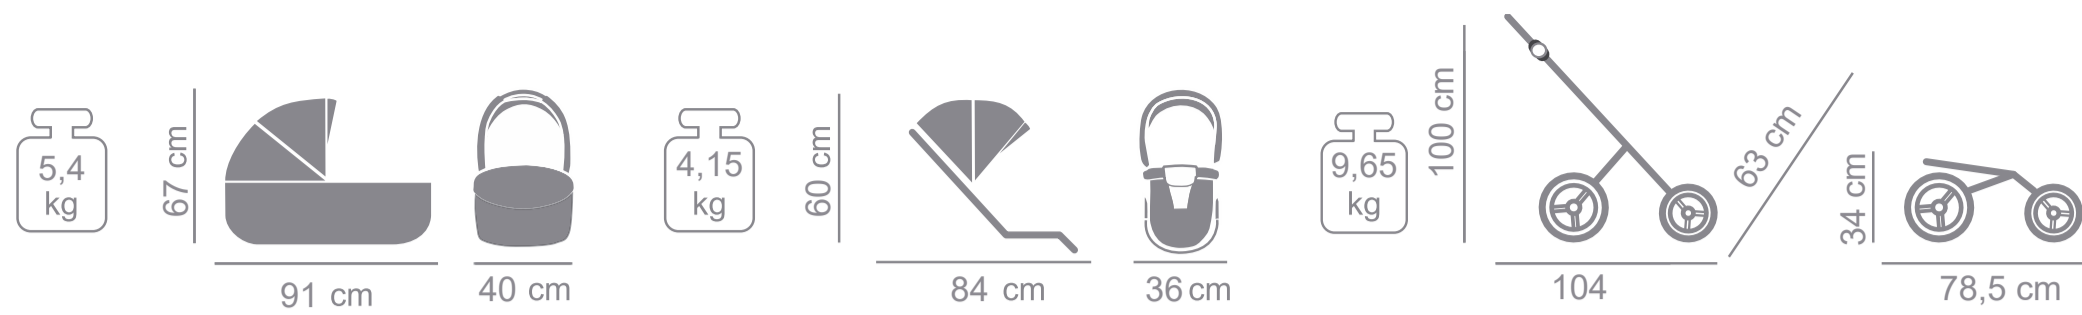

FUR

JUNAMA
LE PAPILLON

PRODUCER OF PRAMS
AND ARTICLES FOR CHILDREN

Product specifications:

- intuitive „one hand” carrycot release system
- EPP gondola
- multi-stage adjustment of the carrycot
- detachable barrier covered with eco-leather
- „MAX-CLIK” is an innovative attachment system that allows you to attach carrycot to the chassis of the stroller forward and backward facing
- waterproof material
- material resistant to UV radiation
- gradual adjustment of the backrest of the sport unit to completely lying position
- adjustable, five-point seat belts
- anti-shock absorption system