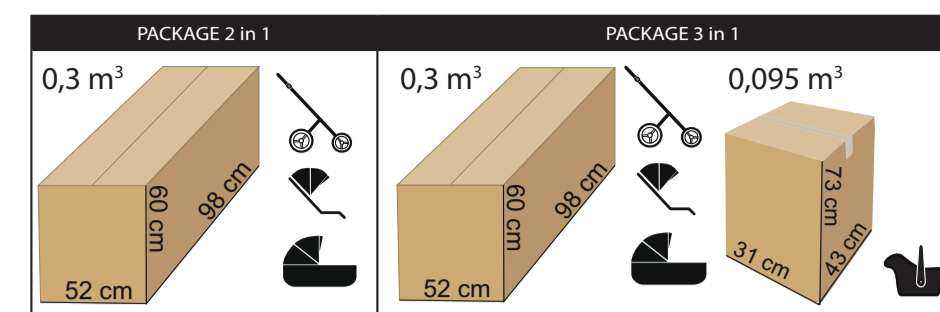

JUNAMA
ELLEGANTE LAMÉ

PRODUCER OF PRAMS
AND ARTICLES FOR CHILDREN

Product specifications:

- decorative quilted elements made of lamé fabric
- chassis equipped with a telescopic handle for adjustable height and ergonomic use
- chassis can be folded together with the seat unit for convenient transport and storage
- carrycot hood can be folded with one hand for quick and easy adjustment
- intuitive „one hand” carrycot release system
- multi-stage adjustment of the carrycot
- detachable barrier covered with eco-leather
- „MAX-CLIK” is an innovative attachment system that allows you to attach carrycot to the chassis of the stroller forward and backward facing
- waterproof material
- material resistant to UV radiation
- gradual adjustment of the backrest of the sport unit to completely lying position
- adjustable, five-point seat belts
- anti-shock absorption system

01

02

03