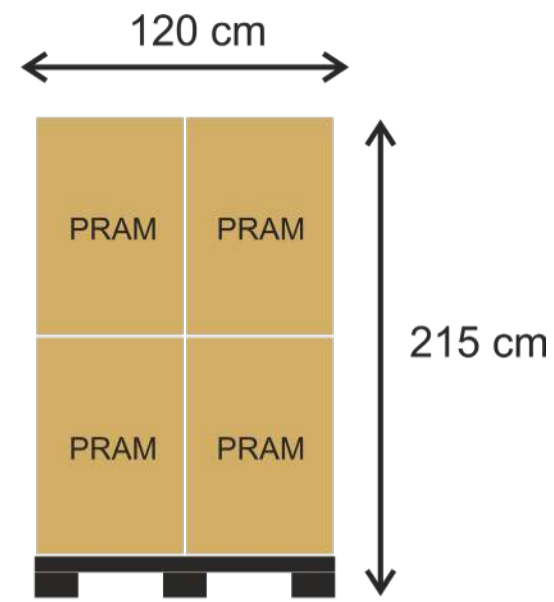

ISOFIX BASE

UMBRELLA

IGLOO GLOVES

IGLOO FOOTMUFF

ADAPTERS

PALLET: 120 X 120 X 215
8 PRAMS 2in1
TOTAL WEIGHT 215 kg

PALLET: 120 X 120 X 215
6x 3in1:
6 PRAMS 2in1 + 6 CAR SEATS
TOTAL WEIGHT 200 kg

PALLET: 120 X 120 X 215
5x 4in:
5 PRAMS 2in1 + 5 CAR SEATS
+ 5 ISOFIX BASES
TOTAL WEIGHT 200 kg