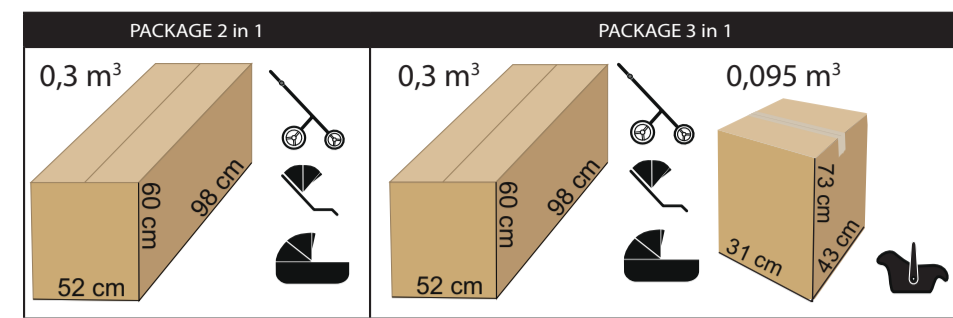

Space ECO

PRODUCER OF PRAMS
AND ARTICLES FOR CHILDREN

Product specifications:

- intuitive „one hand” carrycot release system
- multi-stage adjustment of the carrycot
- detachable barrier covered with eco-leather
- „MAX-CLIK” is an innovative attachment system that allows you to attach carrycot to the chassis of the stroller forward and backward facing
- waterproof material
- material resistant to UV radiation
- gradual adjustment of the backrest of the sport unit to completely lying position
- adjustable, five-point seat belts
- anti-shock absorption system
- carrycot made of eco leather

01

02

03