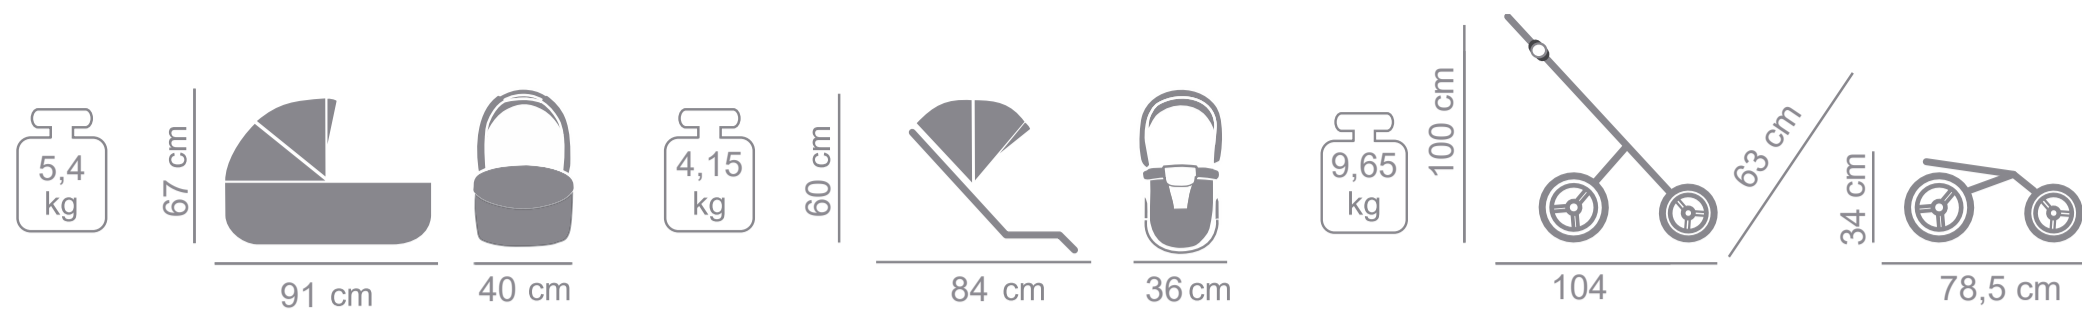

diamond S LINE

PRODUCER OF PRAMS AND ARTICLES FOR CHILDREN