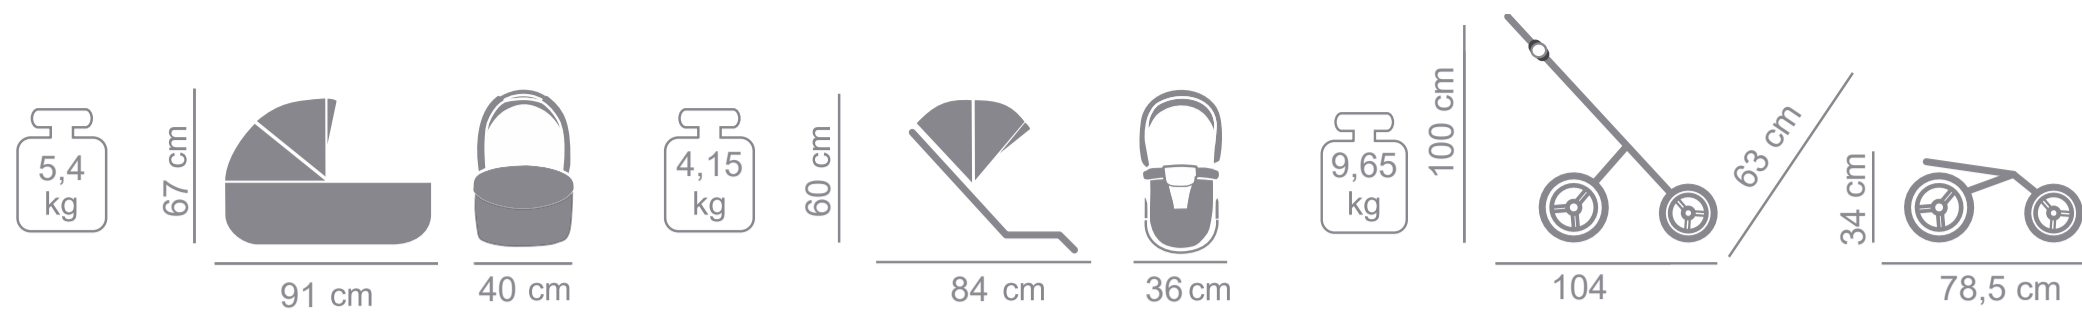

FUR

JUNAMA
MILANO

PRODUCER OF PRAMS
AND ARTICLES FOR CHILDREN

Product specifications:

- intuitive „one hand” carrycot release system
- EPP gondola
- multi-stage adjustment of the carrycot
- detachable barrier covered with eco-leather
- „MAX-CLIK” is an innovative attachment system that allows you to attach carrycot to the chassis of the stroller forward and backward facing
- waterproof material
- material resistant to UV radiation
- gradual adjustment of the backrest of the sport unit to completely lying position
- adjustable, five-point seat belts
- anti-shock absorption system