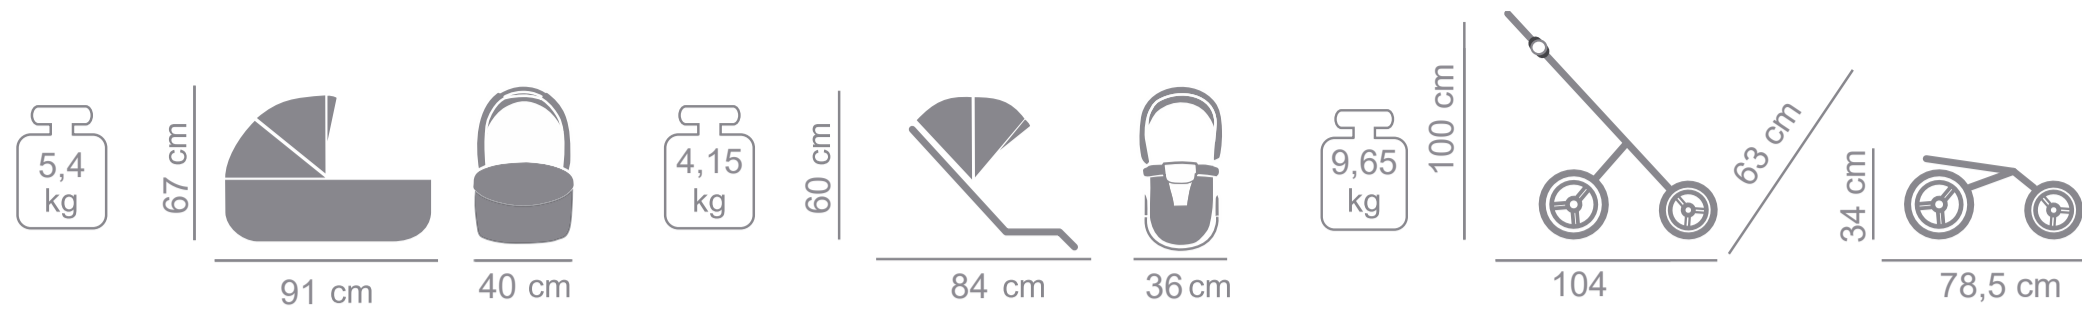

**JUNAMA
FLEUR**

PRODUCER OF PRAMS
AND ARTICLES FOR CHILDREN