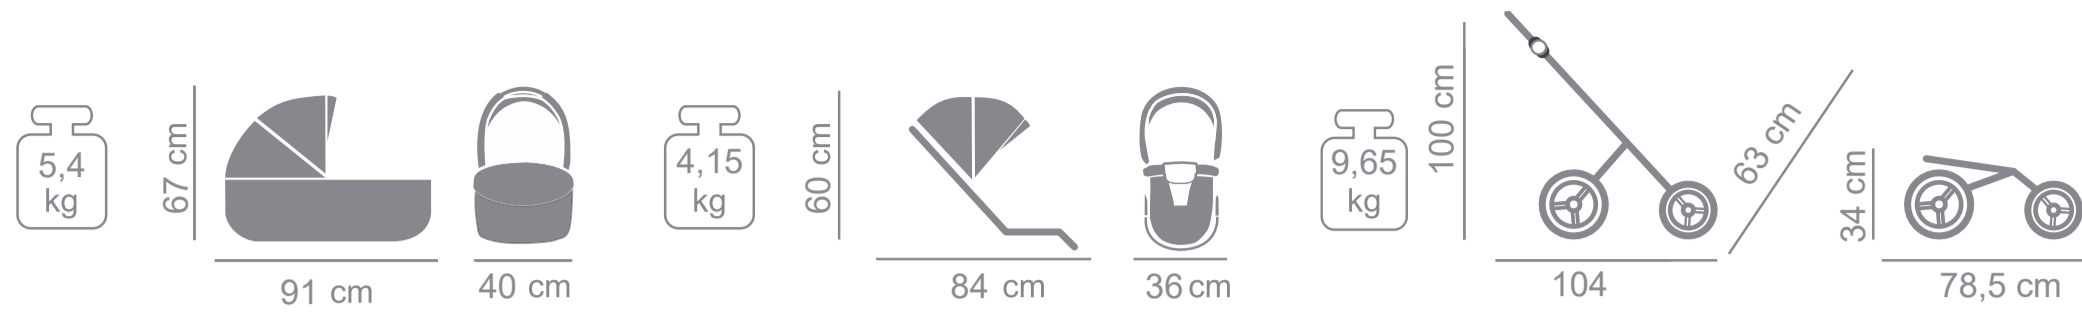

JUNAMA BASIC

PRODUCER OF PRAMS
AND ARTICLES FOR CHILDREN