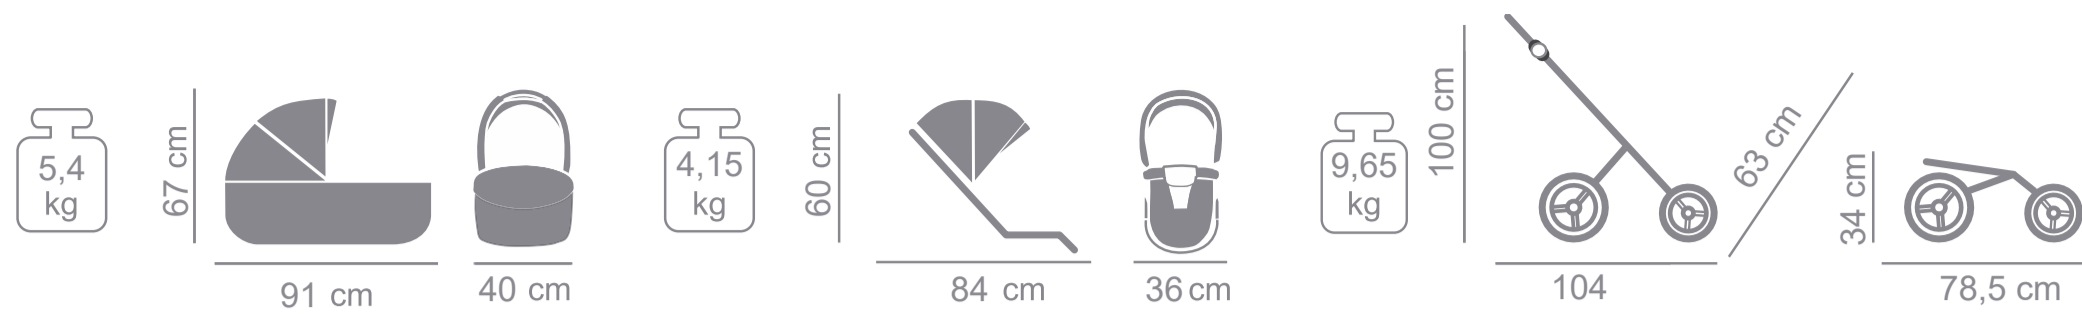

BAG

ISOFIX BASE

FUR

JUNAMA
ELLEGANTE
ART DECO

PRODUCER OF PRAMS
AND ARTICLES FOR CHILDREN

Product specifications:

- intuitive „one hand“ carrycot release system
- multi-stage adjustment of the carrycot
- detachable barrier covered with eco-leather
- „MAX-CLIK“ is an innovative attachment system that allows you to attach carrycot to the chassis of the stroller forward and backward facing
- waterproof material
- material resistant to UV radiation
- gradual adjustment of the backrest of the sport unit to completely lying position
- adjustable, five-point seat belts
- anti-shock absorption system