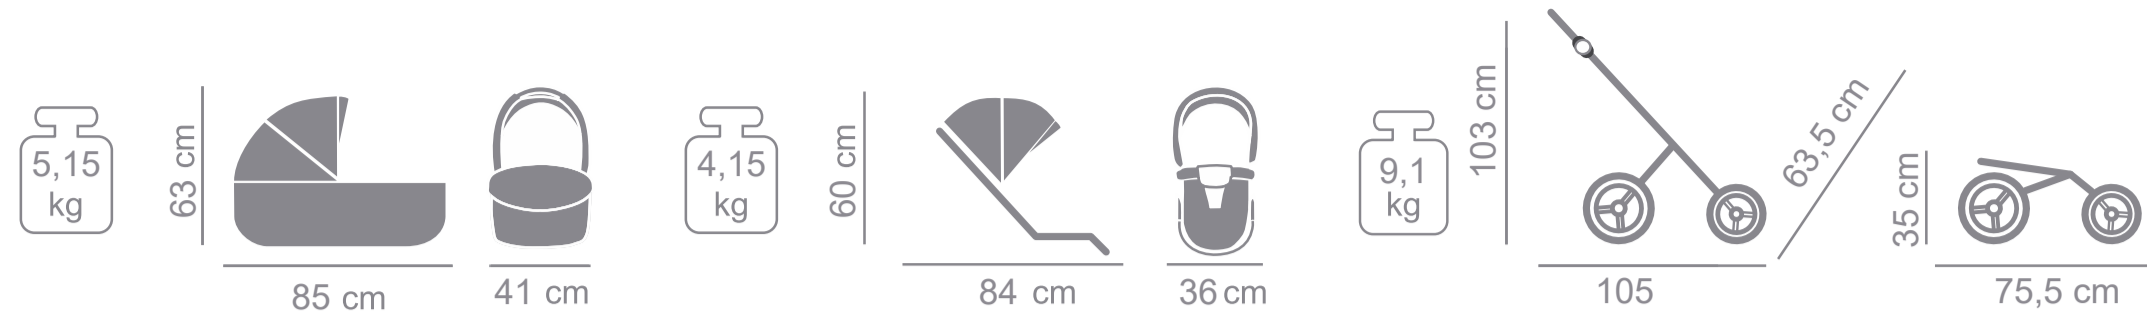

Space

PRODUCER OF PRAMS AND ARTICLES FOR CHILDREN