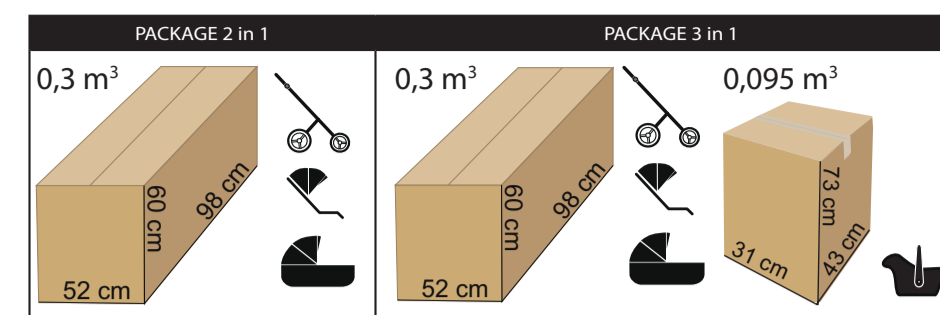

AND MANY MORE

P/08

BAG

ISOFIX BASE

FUR

diamond S LINE

PRODUCER OF PRAMS AND ARTICLES FOR CHILDREN

Product specification: