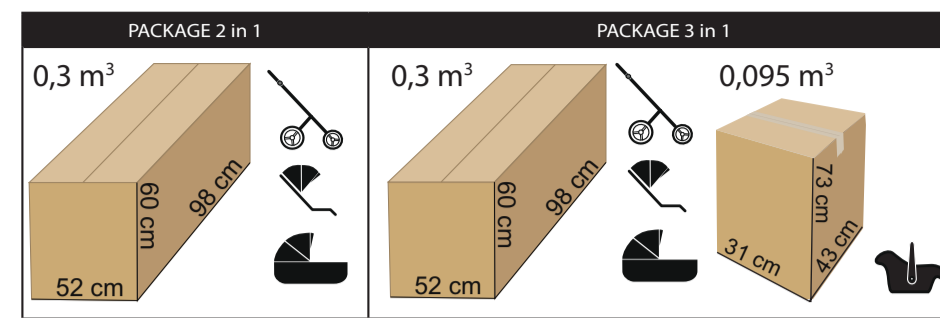

**JUNAMA
FLEUR**

PRODUCER OF PRAMS
AND ARTICLES FOR CHILDREN

01

02

03

04