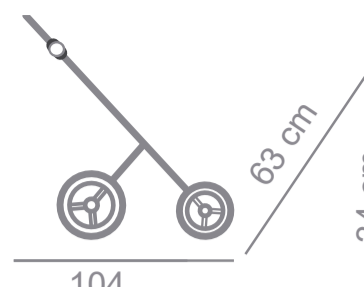

5,4 kg

67 cm

4,15 kg

60 cm

9,65 kg

100 cm

63 cm

34 cm

78,5 cm