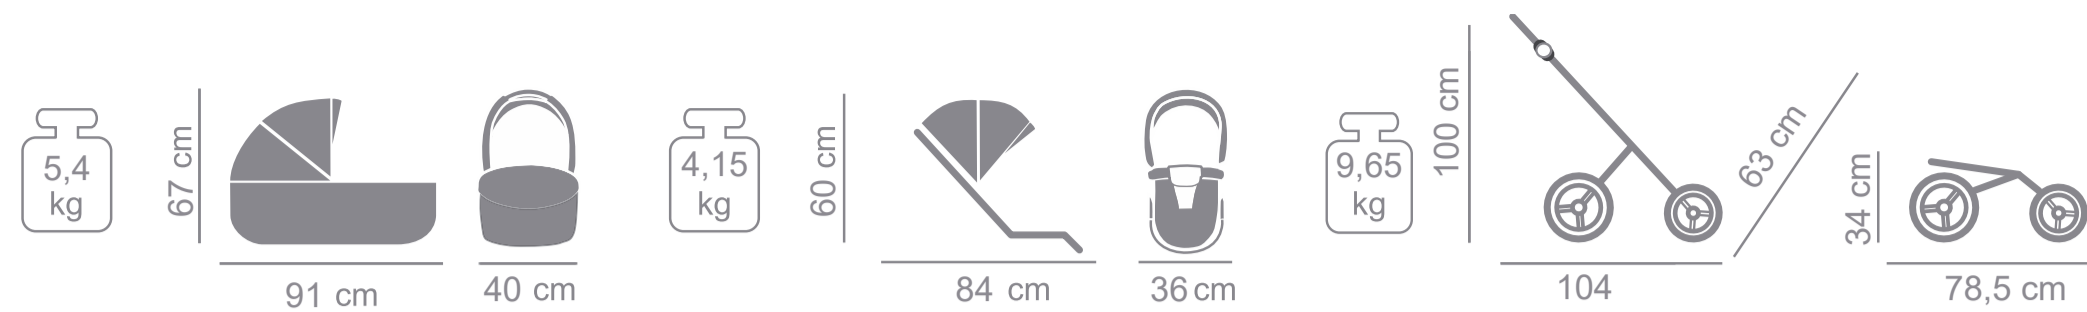

JUNAMA
ELLEGANTE LAMÉ

PRODUCER OF PRAMS
AND ARTICLES FOR CHILDREN