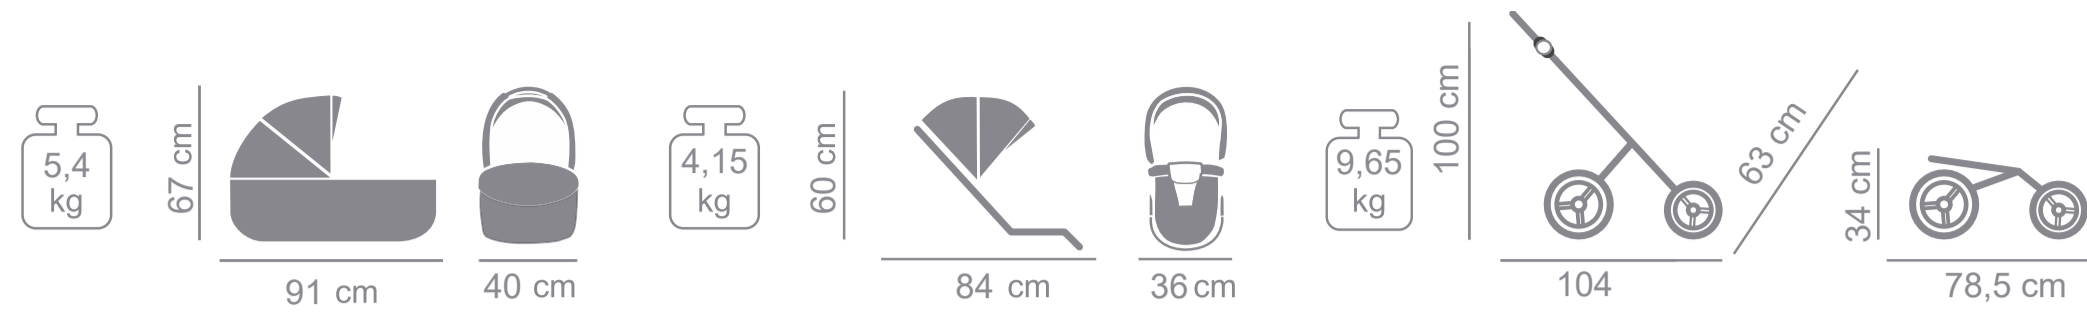

JUNAMA SPACE V3

PRODUCER OF PRAMS
AND ARTICLES FOR CHILDREN