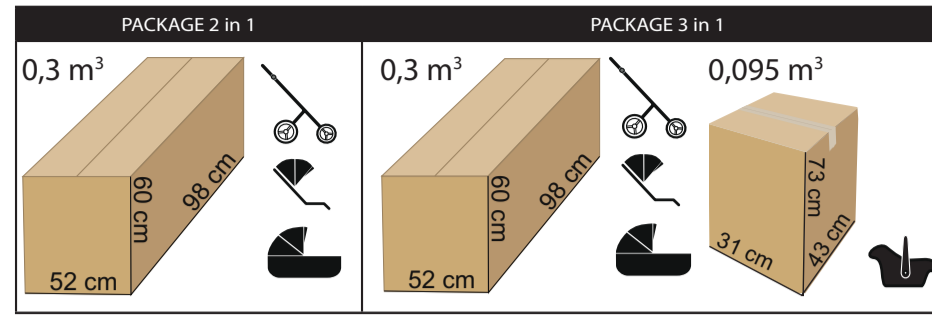

91 cm

40 cm

4,15 kg

60 cm

84 cm

36 cm

9,65 kg

100 cm

104

63 cm

34 cm

78,5 cm

JUNAMA
HAND CRAFT
GLITTER

PRODUCER OF PRAMS
AND ARTICLES FOR CHILDREN

Product specification:

- intuitive „one hand” carrycot release system
- multi-stage adjustment of the carrycot
- carrycot made in 3D
- detachable barrier covered with eco-leather
- „MAX-CLIK” is an innovative attachment system that allows you to attach carrycot to the chassis of the stroller forward and backward facing
- waterproof material
- material resistant to UV radiation