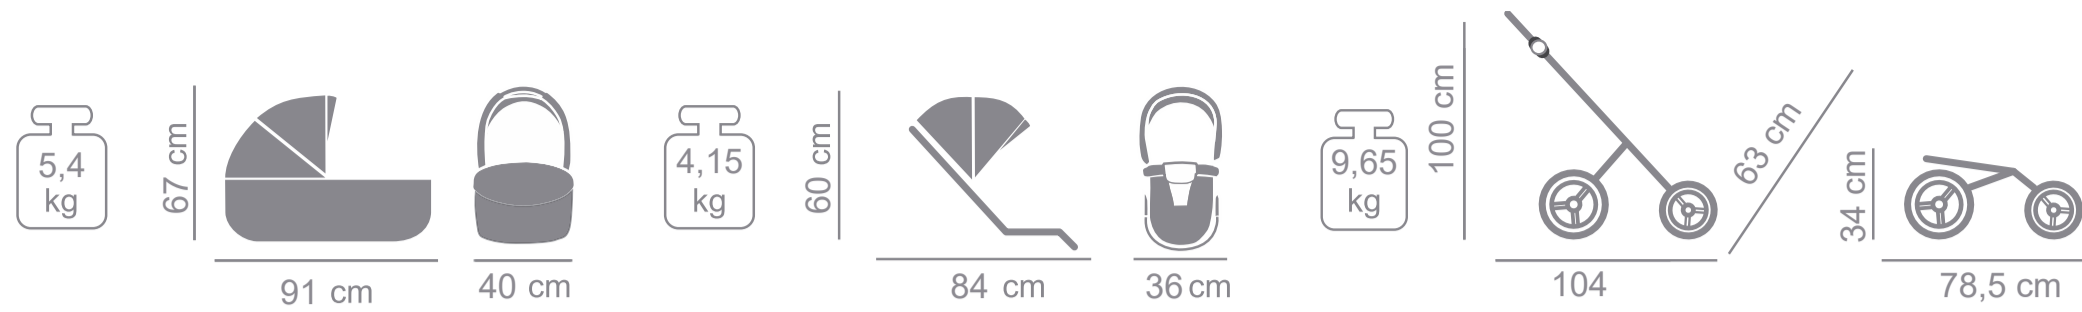

AND MANY MORE

P/10

BAG

ISOFIX BASE

FUR

JUNAMA FLUO INDIVIDUAL

PRODUCER OF PRAMS
AND ARTICLES FOR CHILDREN

Product specification: