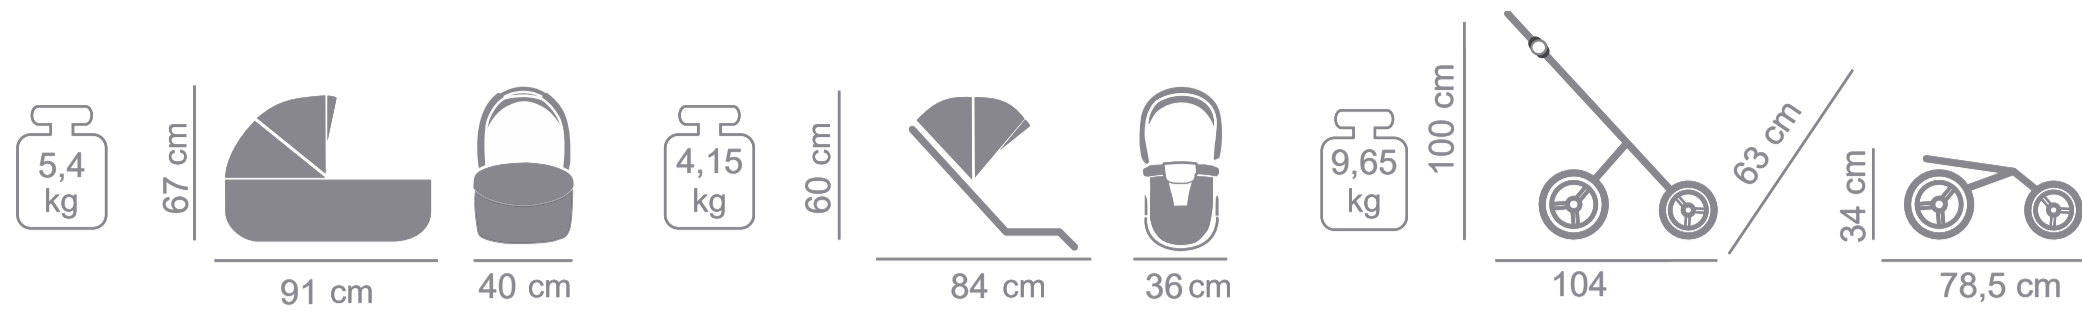

BAG

ISOFIX BASE

FUR

JUNAMA
ELLEGANTE
TERMO

PRODUCER OF PRAMS
AND ARTICLES FOR CHILDREN

Product specifications:

- intuitive „one hand“ carrycot release system
- multi-stage adjustment of the carrycot
- detachable barrier covered with eco-leather
- „MAX-CLIK“ is an innovative attachment system that allows you to attach carrycot to the chassis of the stroller forward and backward facing
- waterproof material
- material resistant to UV radiation
- gradual adjustment of the backrest of the sport unit to completely lying position
- adjustable, five-point seat belts
- anti-shock absorption system