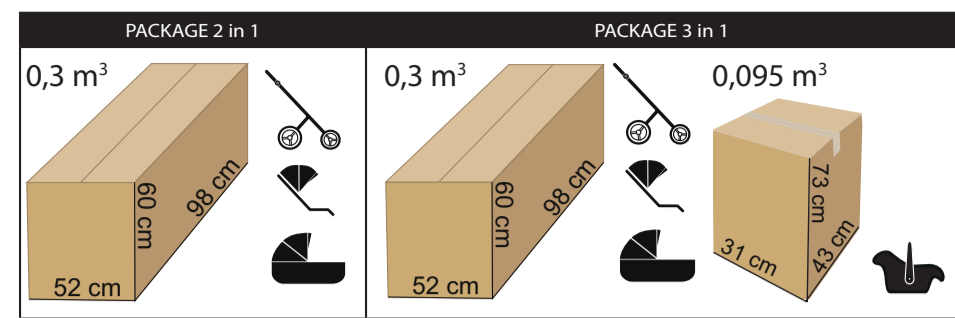

**JUNAMA
CANDY
PREMIUM**

PRODUCER OF PRAMS
AND ARTICLES FOR CHILDREN

Product specification:

- Intuitive „one hand“ carry cot release system
- Anti-shock absorption system
- Central brake
- Gel wheels
- Swivel front wheels with a locking option for straight driving
- 6-point suspension system
- Height-adjustable handle made of eco-leather
- Ability to attach the carry cot , sport unit , and car seats either forward or backward facing
- Smooth canopy adjustment in the carry cot
- Gradual backrest adjustment in the carry cot
- Large, comfortable stroller seat with a soft mattress for maximum comfort
- Adjustable five-point safety belts in the sport unit for security
- Gradual canopy adjustment in the stroller version
- Smooth backrest adjustment in the sport unit to a fully lying position
- Detachable stroller safety bar covered in eco-leather
- Innovative ventilation system in both the carry cot and sport unit
- Adjustable footrest in the stroller version
- Waterproof and UV resistant fabric