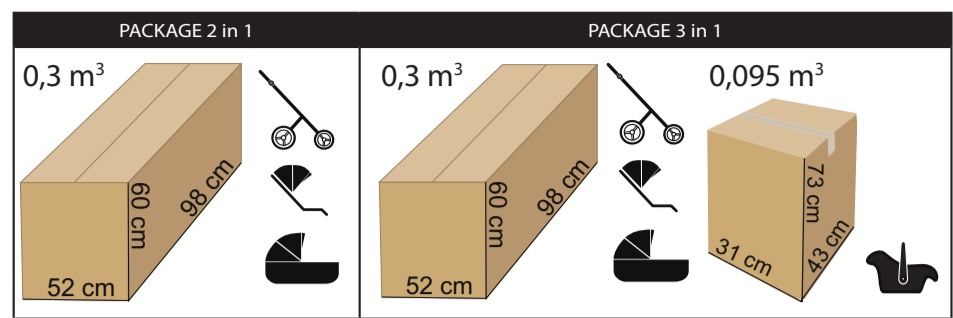

Space

PRODUCER OF PRAMS AND ARTICLES FOR CHILDREN

Product specifications:

- intuitive „one hand“ carrycot release system
- multi-stage adjustment of the carrycot
- detachable barrier covered with eco-leather
- „MAX-CLIK“ is an innovative attachment system that allows you to attach carrycot to the chassis of the stroller forward and backward facing
- waterproof material
- material resistant to UV radiation
- gradual adjustment of the backrest of the sport unit to completely lying position
- adjustable, five-point seat belts
- anti-shock absorption system