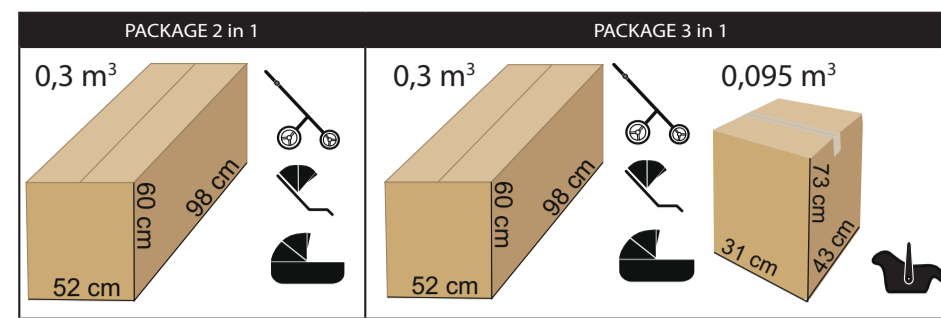

JUNAMA
S-CLASS

PRODUCER OF PRAMS
AND ARTICLES FOR CHILDREN

Product specification:

- intuitive „one hand“ carrycot release system
- multi-stage adjustment of the carrycot
- carrycot made in 3D
- detachable barrier covered with eco-leather
- „MAX-CLIK“ is an innovative attachment system that allows you to attach carrycot to the chassis of the stroller forward and backward facing
- waterproof material
- material resistant to UV radiation

01

02

06

07

10