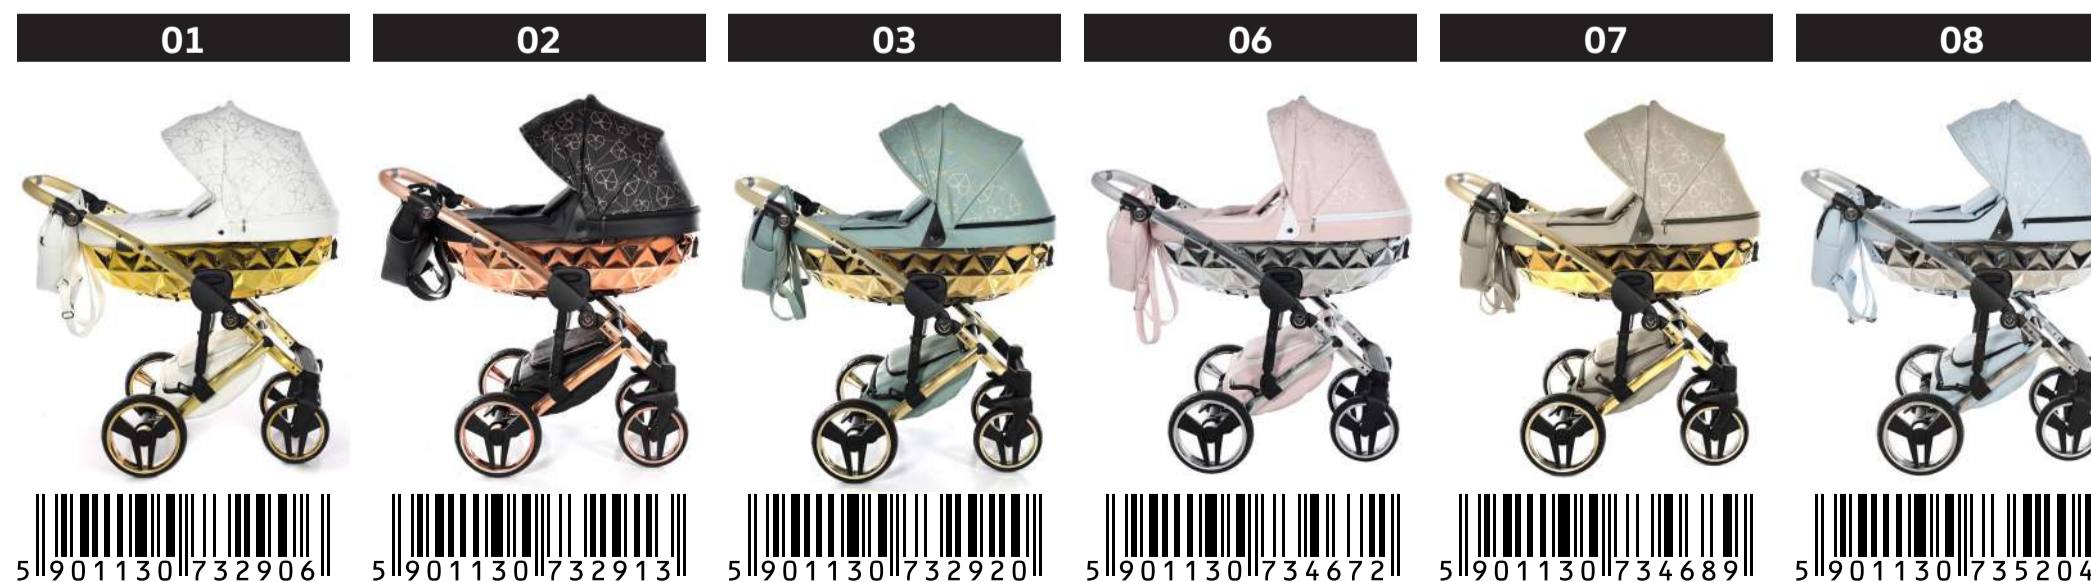

60 cm

9,65 kg

100 cm

63 cm

34 cm

78,5 cm

JUNAMA HEART

PRODUCER OF PRAMS AND ARTICLES FOR CHILDREN

Product specification:

- intuitive „one hand” carrycot release system
- multi-stage adjustment of the carrycot
- carrycot made in 3D
- detachable barrier covered with eco-leather
- „MAX-CLIK” is an innovative attachment system that allows you to attach carrycot to the chassis of the stroller forward and backward facing
- waterproof material
- material resistant to UV radiation