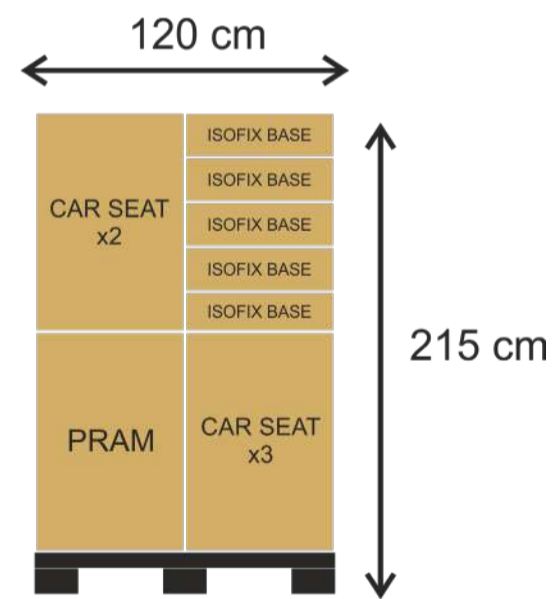

ISOFIX BASE

UMBRELLA

IGLOO GLOVES

IGLOO FOOTMUFF

ADAPTERS

PALLET: 120 X 120 X 215
8 PRAMS 2in1
TOTAL WEIGHT 215 kg

PALLET: 120 X 120 X 215
6x 3in1:
6 PRAMS 2in1 + 6 CAR SEATS
TOTAL WEIGHT 200 kg

PALLET: 120 X 120 X 215
5x 4in:
5 PRAMS 2in1 + 5 CAR SEATS
+ 5 ISOFIX BASES
TOTAL WEIGHT 200 kg