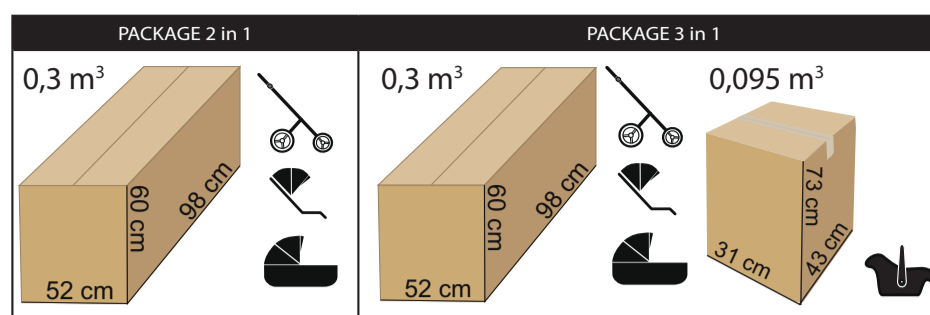

AND MANY MORE

P/02

JUNAMA ELLEGANTE

PRODUCER OF PRAMS
AND ARTICLES FOR CHILDREN

Key Features:

- Fully Foldable Carry Cot: This innovative feature allows you to fold the carry cot for easy storage and transport. Perfect for busy parents on the go!
- Ultra-Light Chassis: Weighing only 9 kg, the JUNAMA® smart is incredibly easy to maneuver, ensuring a smooth and effortless ride for both you and your baby.
- Sleek Design: The minimalist design in a sophisticated grey shade offers a chic look, perfect for any occasion.
- Ultimate Comfort: With its spacious and cozy interior, the carry cot ensures your little one is snug and secure during all your adventures.