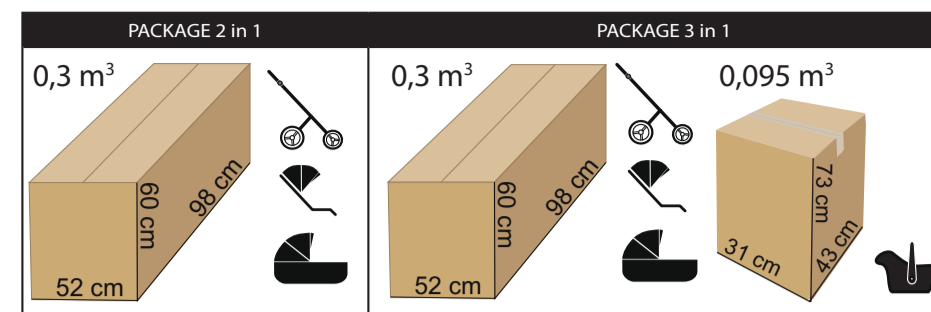

JUNAMA BASIC

PRODUCER OF PRAMS
AND ARTICLES FOR CHILDREN

Product specifications:

- intuitive „one hand“ carrycot release system
- multi-stage carrycot hood regulation
- carrycot made in 3D
- detachable barrier covered with eco-leather
- „MAX-CLIK“ is an innovative attachment system that allows you to attach carry cot to the chassis of the stroller forward and backward facing
- waterproof material
- material resistant to UV radiation