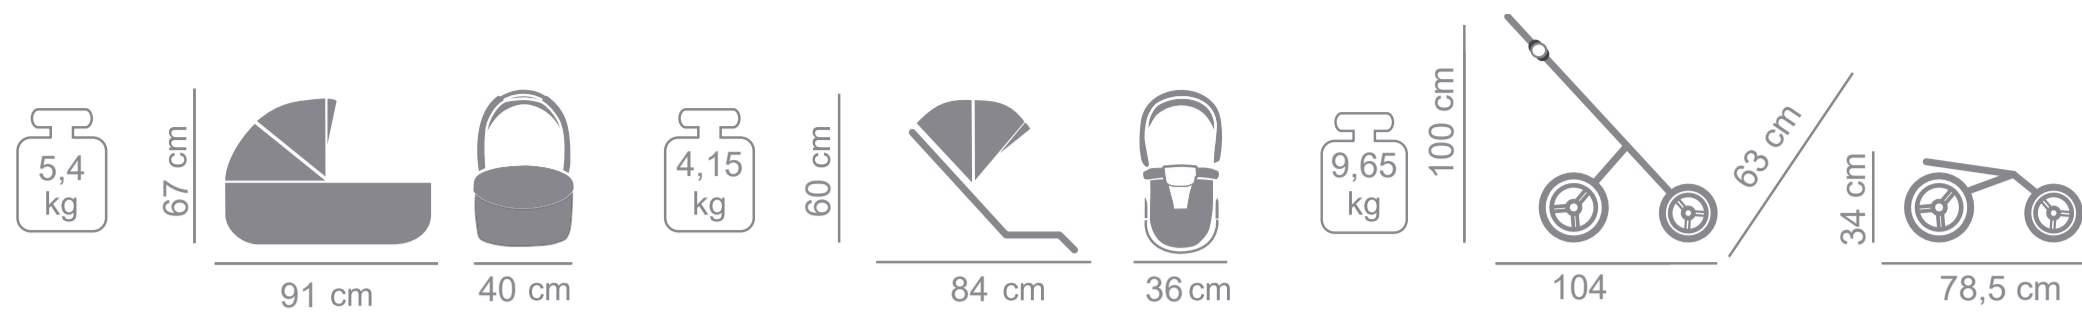

ISOFIX BASE

FUR

JUNAMA
CANDY

PRODUCER OF PRAMS
AND ARTICLES FOR CHILDREN

Product specification:

- intuitive „one hand” carrycot release system
- multi-stage adjustment of the carrycot
- carrycot made in 3D
- detachable barrier covered with eco-leather
- „MAX-CLIK” is an innovative attachment system that allows you to attach carrycot to the chassis of the stroller forward and backward facing
- waterproof material
- material resistant to UV radiation