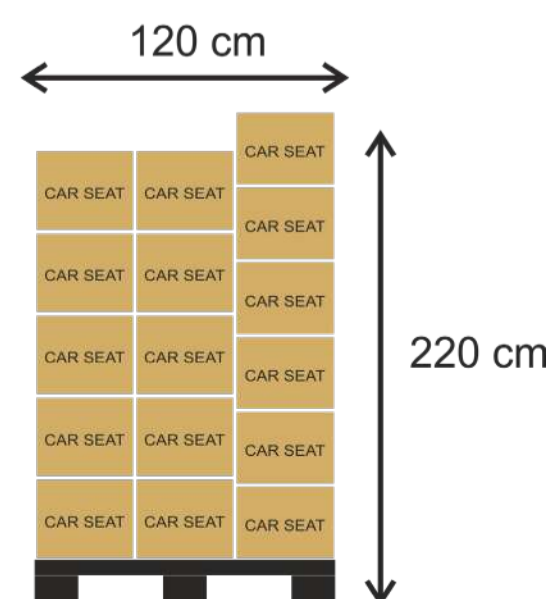

PALLET: 120 X 120 X 220
24 CAR SEATS
TOTAL WEIGHT 135 kg