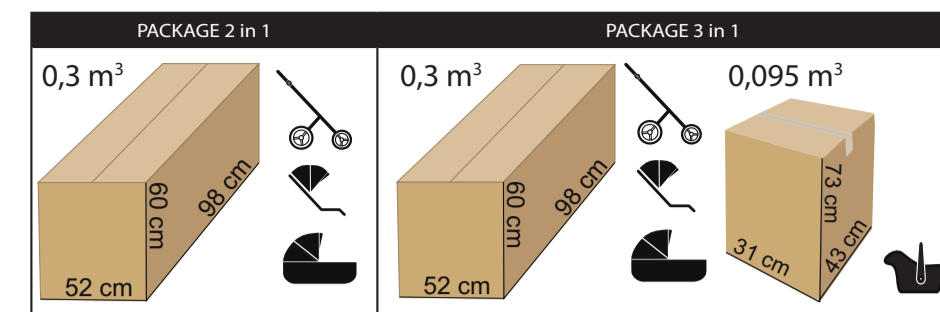

JUNAMA SPACE V3

PRODUCER OF PRAMS
AND ARTICLES FOR CHILDREN

Product specifications:

- intuitive „one hand“ carrycot release system
- multi-stage adjustment of the carrycot
- detachable barrier covered with eco-leather
- „MAX-CLIK“ is an innovative attachment system that allows you to attach carrycot to the chassis of the stroller forward and backward facing
- waterproof material
- material resistant to UV radiation
- gradual adjustment of the backrest of the sport unit to completely lying position
- adjustable, five-point seat belts
- anti-shock absorption system