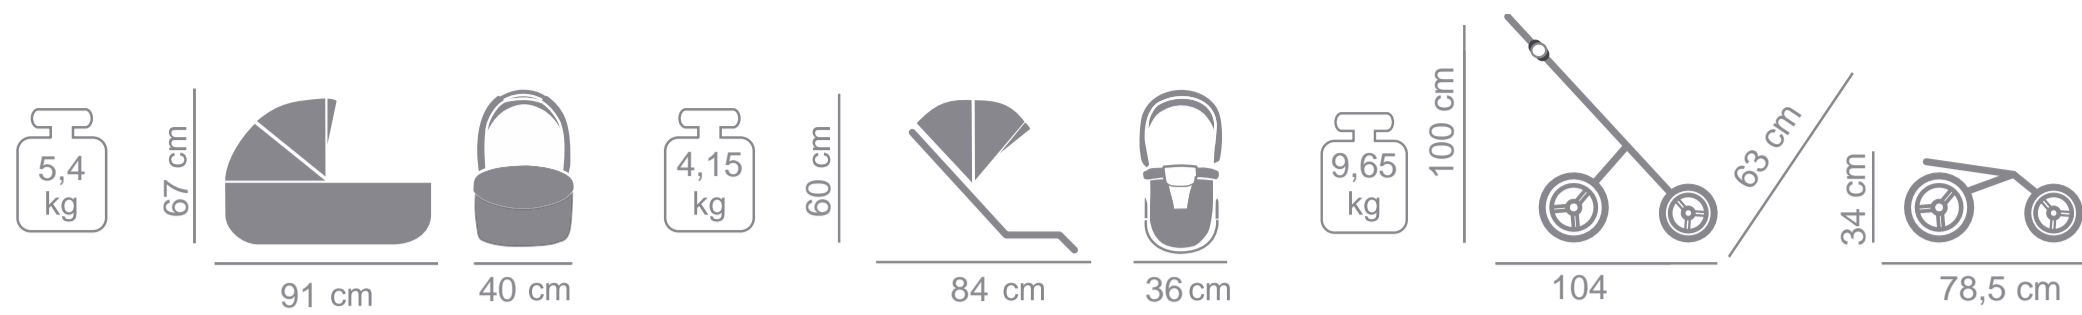

P/08

BAG

ISOFIX BASE

FUR

diamond S LINE

PRODUCER OF PRAMS
AND ARTICLES FOR CHILDREN

Product specification:

- intuitive „one hand” carrycot release system
- multi-stage adjustment of the carrycot
- carrycot made in 3D
- detachable barrier covered with eco-leather
- „MAX-CLIK” is an innovative attachment system that allows you to attach carrycot to the chassis of the stroller forward and backward facing
- waterproof material
- material resistant to UV radiation