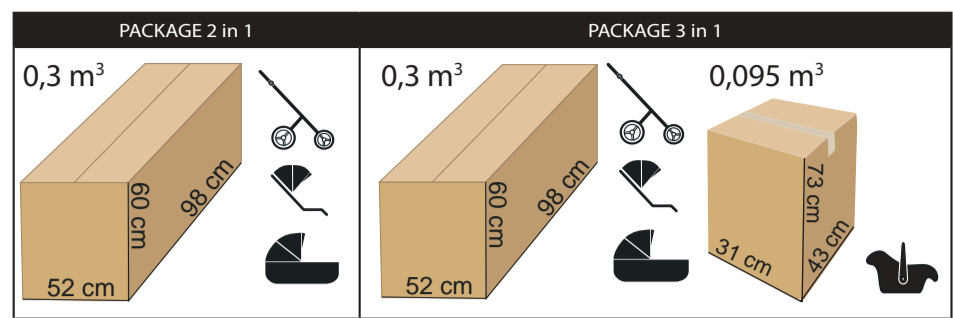

Space

PRODUCER OF PRAMS AND ARTICLES FOR CHILDREN

Product specifications:

- intuitive „one hand“ carrycot release system
- multi-stage adjustment of the carrycot
- detachable barrier covered with eco-leather
- „MAX-CLIK“ is an innovative attachment system that allows you to attach carrycot to the chassis of the stroller forward and backward facing
- waterproof material
- material resistant to UV radiation
- gradual adjustment of the backrest of the sport unit to completely lying position
- adjustable, five-point seat belts
- anti-shock absorption system