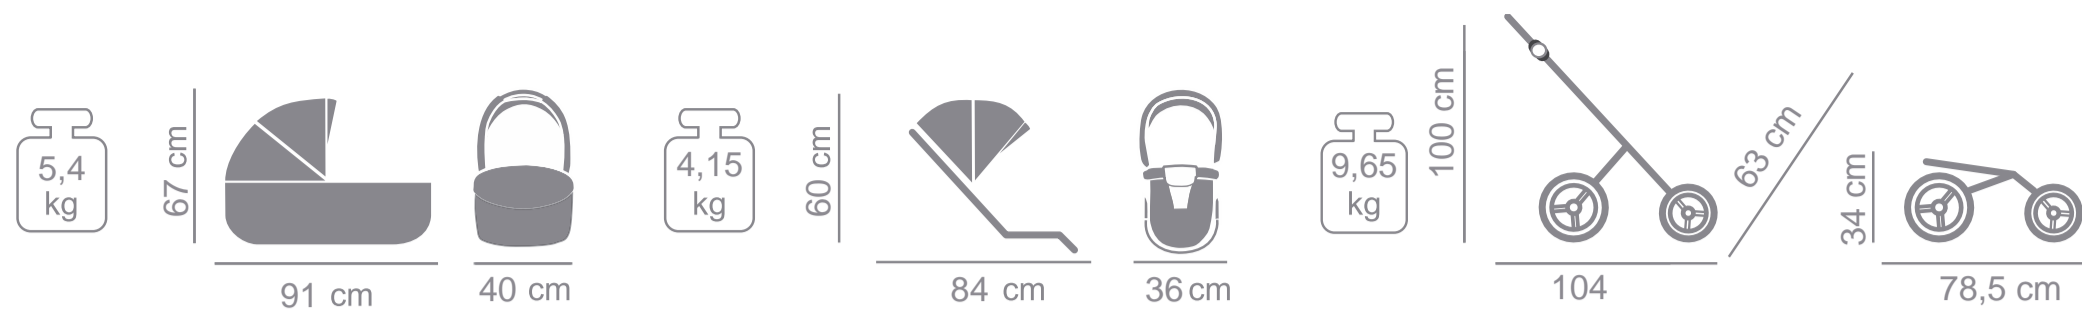

ISOFIX BASE

FUR

JUNAMA
CANDY

PRODUCER OF PRAMS
AND ARTICLES FOR CHILDREN

Product specification:

- intuitive „one hand” carrycot release system
- multi-stage adjustment of the carrycot
- carrycot made in 3D
- detachable barrier covered with eco-leather
- „MAX-CLIK” is an innovative attachment system that allows you to attach carrycot to the chassis of the stroller forward and backward facing
- waterproof material
- material resistant to UV radiation