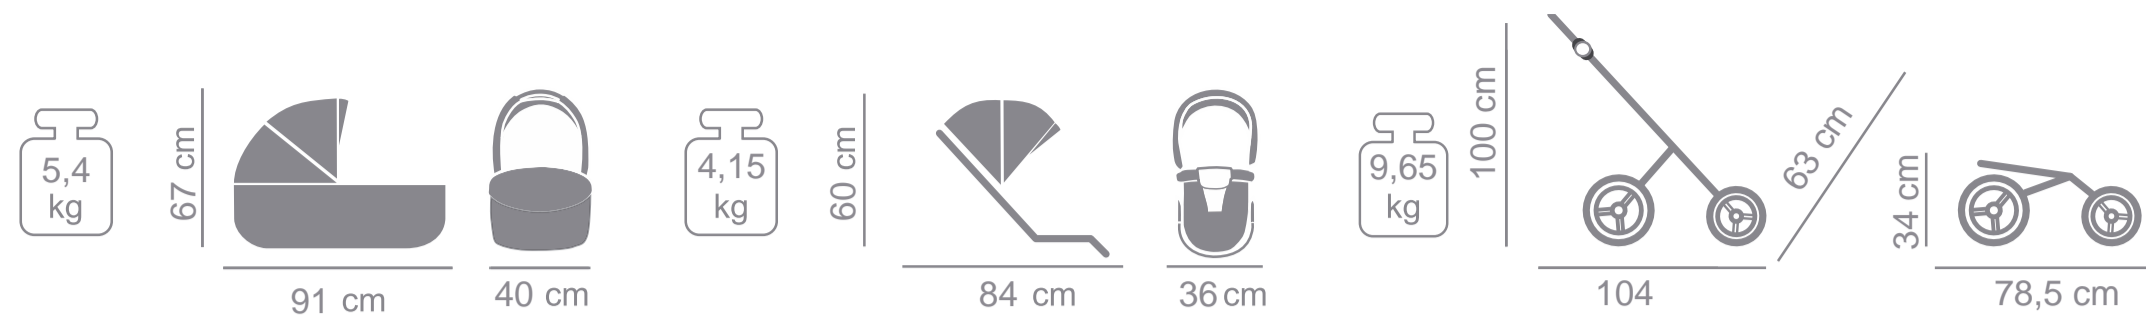

JUNAMA
S-CLASS

PRODUCER OF PRAMS
AND ARTICLES FOR CHILDREN