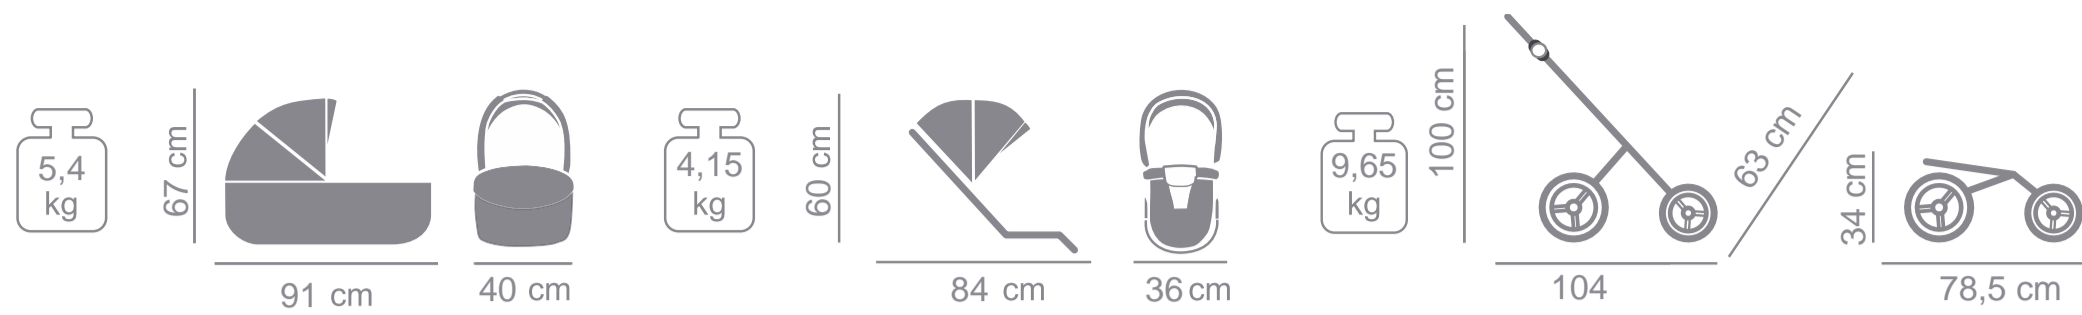

JUNAMA
LE PAPILLON

PRODUCER OF PRAMS
AND ARTICLES FOR CHILDREN