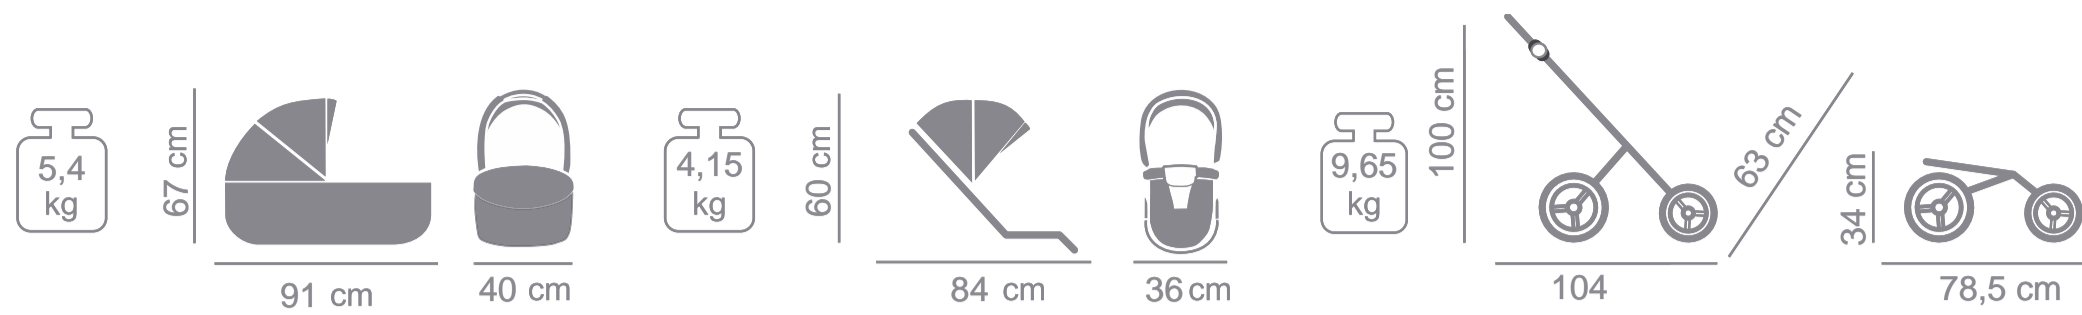

BAG

ISOFIX BASE

FUR

JUNAMA
ELLEGANTE
TERMO

PRODUCER OF PRAMS
AND ARTICLES FOR CHILDREN

Product specifications:

- intuitive „one hand“ carrycot release system
- multi-stage adjustment of the carrycot
- detachable barrier covered with eco-leather
- „MAX-CLIK“ is an innovative attachment system that allows you to attach carrycot to the chassis of the stroller forward and backward facing
- waterproof material
- material resistant to UV radiation
- gradual adjustment of the backrest of the sport unit to completely lying position
- adjustable, five-point seat belts
- anti-shock absorption system