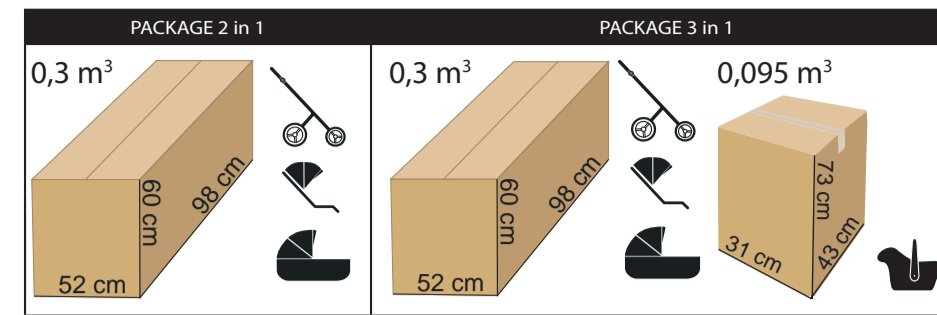

JUNAMA
CANDY
PREMIUM

PRODUCER OF PRAMS
AND ARTICLES FOR CHILDREN

Product specification:

- Intuitive „one hand“ carry cot release system
- Anti-shock absorption system
- Central brake
- Gel wheels
- Swivel front wheels with a locking option for straight driving
- 6-point suspension system
- Height-adjustable handle made of eco-leather
- Ability to attach the carry cot , sport unit , and car seats either forward or backward facing
- Smooth canopy adjustment in the carry cot
- Gradual backrest adjustment in the carry cot
- Large, comfortable stroller seat with a soft mattress for maximum comfort
- Adjustable five-point safety belts in the sport unit for security
- Gradual canopy adjustment in the stroller version
- Smooth backrest adjustment in the sport unit to a fully lying position
- Detachable stroller safety bar covered in eco-leather
- Innovative ventilation system in both the carry cot and sport unit
- Adjustable footrest in the stroller version
- Waterproof and UV resistant fabric