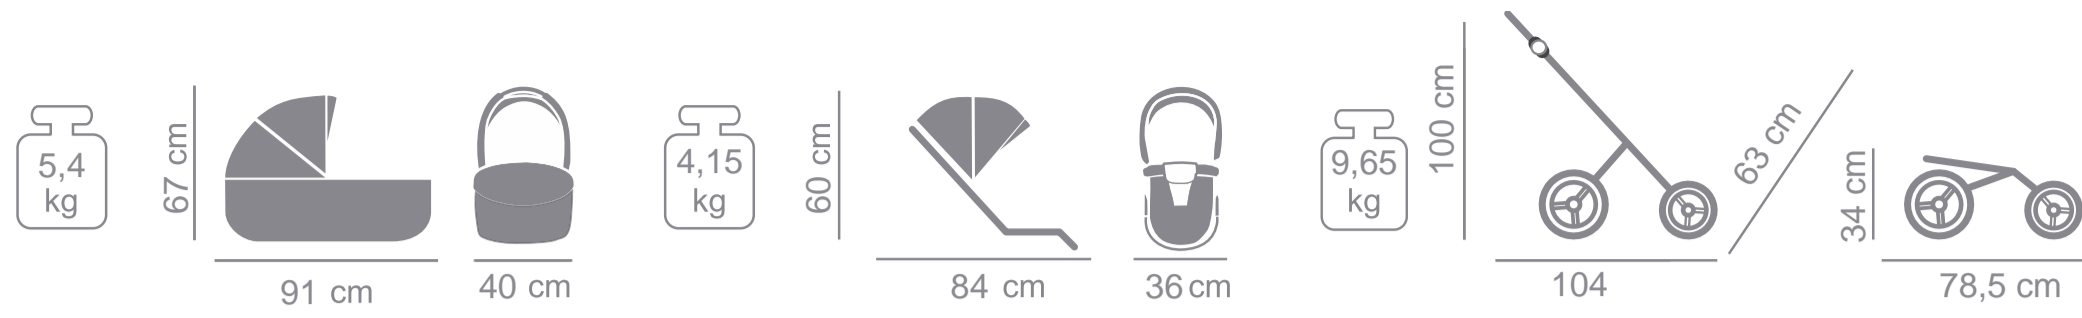

JUNAMA ELLEGANTE

PRODUCER OF PRAMS
AND ARTICLES FOR CHILDREN

Key Features:

- Fully Foldable Carry Cot: This innovative feature allows you to fold the carry cot for easy storage and transport. Perfect for busy parents on the go!
- Ultra-Light Chassis: Weighing only 9 kg, the JUNAMA® smart is incredibly easy to maneuver, ensuring a smooth and effortless ride for both you and your baby.
- Sleek Design: The minimalist design in a sophisticated grey shade offers a chic look, perfect for any occasion.
- Ultimate Comfort: With its spacious and cozy interior, the carry cot ensures your little one is snug and secure during all your adventures.