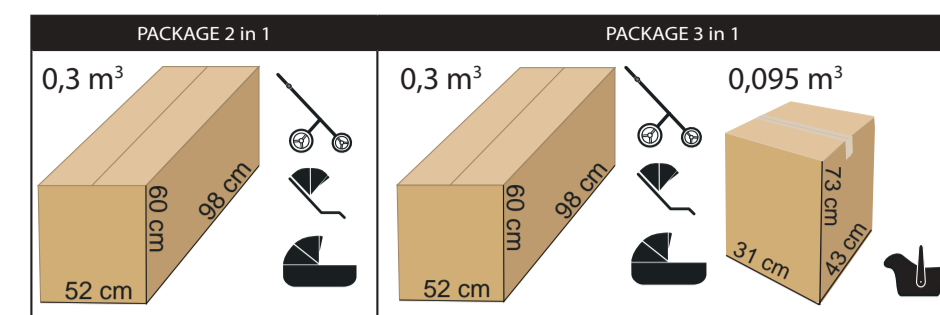

JUNAMA
ENZO

PRODUCER OF PRAMS
AND ARTICLES FOR CHILDREN

Product specifications:

- decorative quilted elements made of lamé fabric
- chassis equipped with a telescopic handle for adjustable height and ergonomic use
- chassis can be folded together with the seat unit for convenient transport and storage
- carrycot hood can be folded with one hand for quick and easy adjustment
- intuitive „one hand” carrycot release system
- multi-stage adjustment of the carrycot
- detachable barrier covered with eco-leather
- „MAX-CLIK” is an innovative attachment system that allows you to attach carrycot to the chassis of the stroller forward and backward facing
- waterproof material
- material resistant to UV radiation
- gradual adjustment of the backrest of the sport unit to completely lying position
- adjustable, five-point seat belts
- anti-shock absorption system