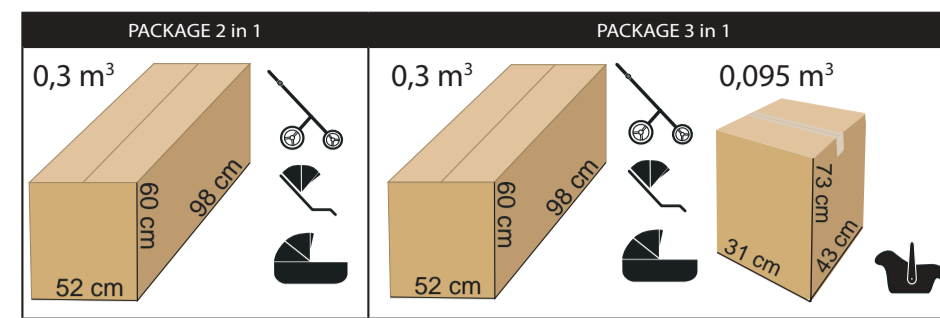

AND MANY MORE

P/23

BAG

ISOFIX BASE

FUR

JUNAMA
FLEUR

PRODUCER OF PRAMS
AND ARTICLES FOR CHILDREN

CAR SEAT