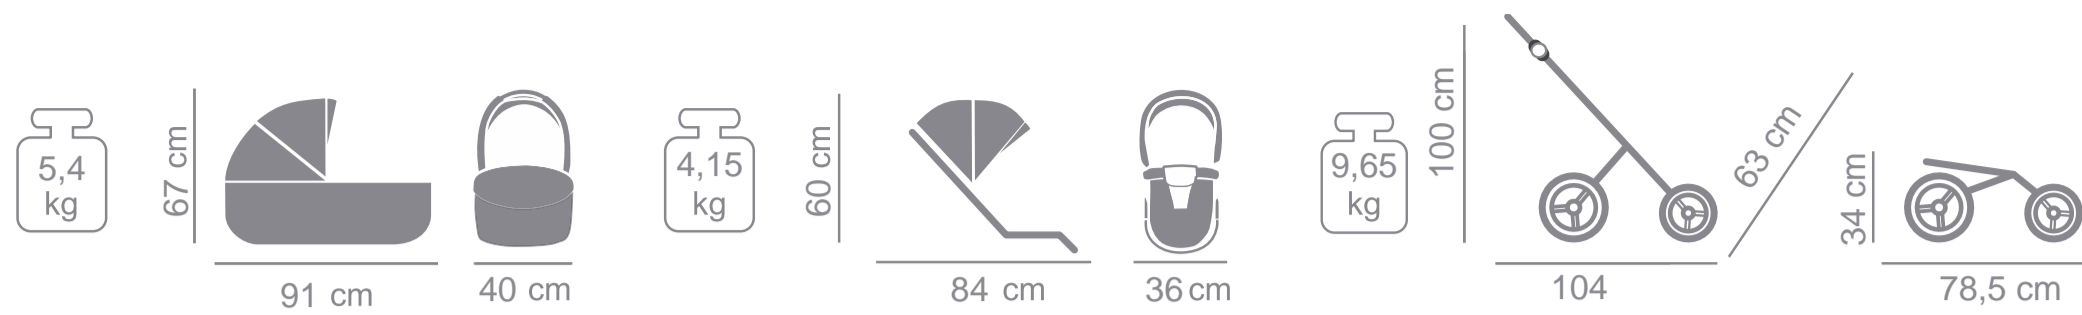

GLOVES

EXAMPLES OF COMPATIBLE CAR
SEATS WITH JUNAMA ADAPTERS:

Junama, Cybex, Joie, Maxi Cosi,
Britax Römer, Recaro, Be Safe,
Swandoo, Avionaut

AND MANY MORE

P/09

BAG

ISOFIX BASE

FUR