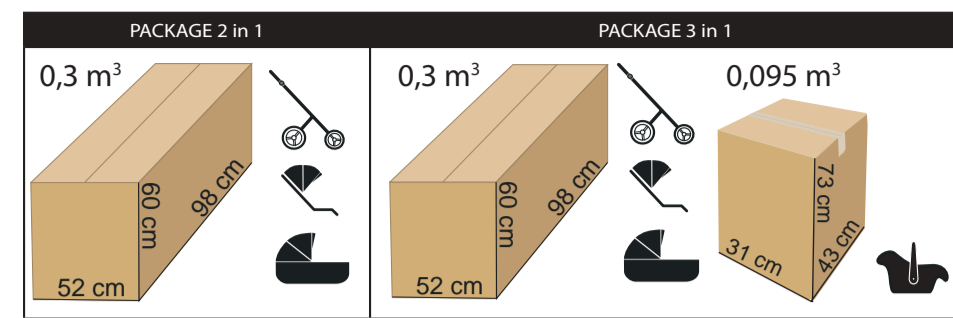

AND MANY MORE

P/04

Space ECO

PRODUCER OF PRAMS
AND ARTICLES FOR CHILDREN

Product specifications:

- intuitive „one hand” carrycot release system
- multi-stage adjustment of the carrycot
- detachable barrier covered with eco-leather
- „MAX-CLIK” is an innovative attachment system that allows you to attach carrycot to the chassis of the stroller forward and backward facing
- waterproof material
- material resistant to UV radiation
- gradual adjustment of the backrest of the sport unit to completely lying position
- adjustable, five-point seat belts
- anti-shock absorption system
- carrycot made of eco leather