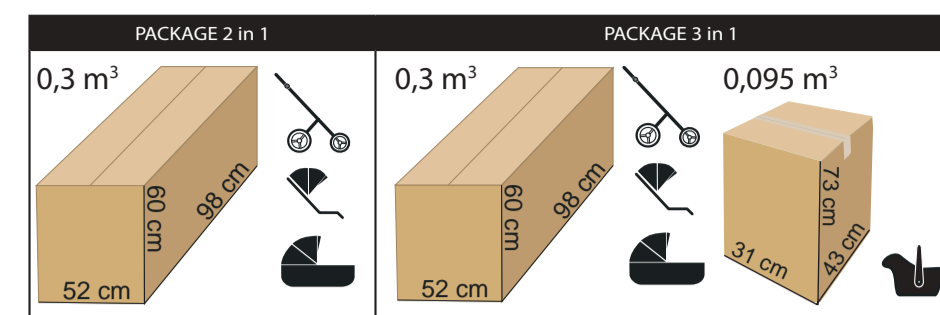

P/08

BAG

ISOFIX BASE

FUR

diamond S LINE

PRODUCER OF PRAMS
AND ARTICLES FOR CHILDREN

Product specification:

- intuitive „one hand” carrycot release system
- multi-stage adjustment of the carrycot
- carrycot made in 3D
- detachable barrier covered with eco-leather
- „MAX-CLIK” is an innovative attachment system that allows you to attach carrycot to the chassis of the stroller forward and backward facing
- waterproof material
- material resistant to UV radiation