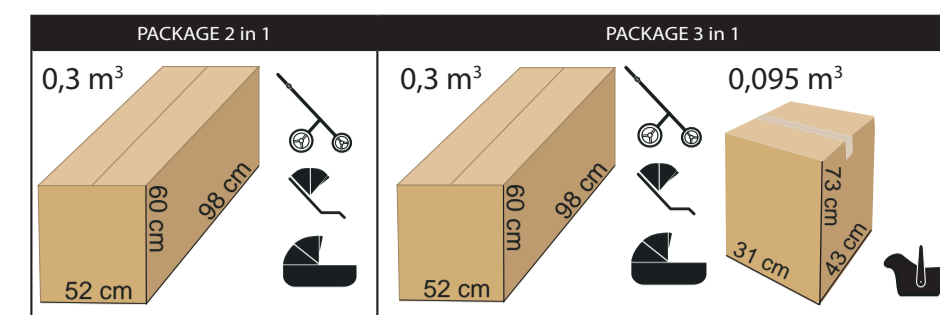

JUNAMA
LE PAPILLON

PRODUCER OF PRAMS
AND ARTICLES FOR CHILDREN

Product specifications:

- intuitive „one hand” carrycot release system
- EPP gondola
- multi-stage adjustment of the carrycot
- detachable barrier covered with eco-leather
- „MAX-CLIK” is an innovative attachment system that allows you to attach carrycot to the chassis of the stroller forward and backward facing
- waterproof material
- material resistant to UV radiation
- gradual adjustment of the backrest of the sport unit to completely lying position
- adjustable, five-point seat belts
- anti-shock absorption system

01

02

03

04