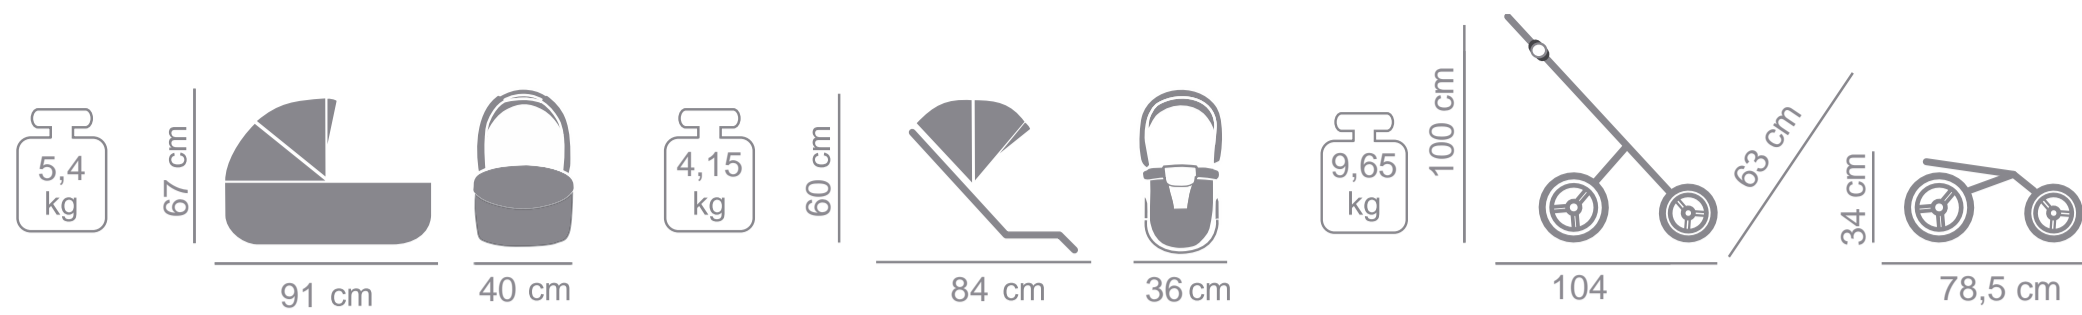

BAG

ISOFIX BASE

FUR

JUNAMA
ELLEGANTE
ART DECO

PRODUCER OF PRAMS
AND ARTICLES FOR CHILDREN

Product specifications:

- intuitive „one hand“ carrycot release system
- multi-stage adjustment of the carrycot
- detachable barrier covered with eco-leather
- „MAX-CLIK“ is an innovative attachment system that allows you to attach carrycot to the chassis of the stroller forward and backward facing
- waterproof material
- material resistant to UV radiation
- gradual adjustment of the backrest of the sport unit to completely lying position
- adjustable, five-point seat belts
- anti-shock absorption system