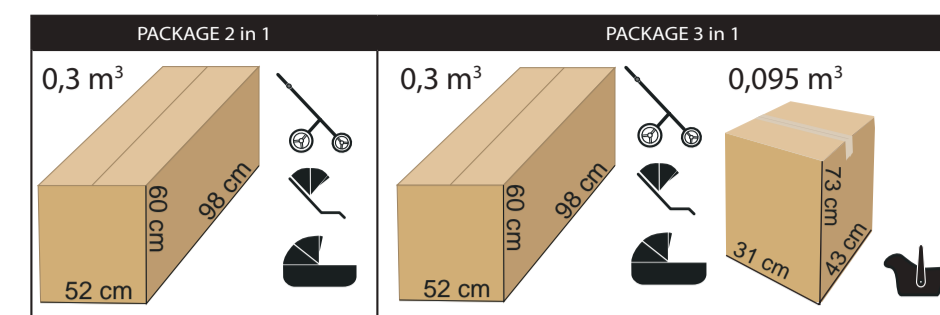

BAG

ISOFIX BASE

FUR

JUNAMA
ELLEGANTE
ART DECO

PRODUCER OF PRAMS
AND ARTICLES FOR CHILDREN

Product specifications:

- intuitive „one hand“ carrycot release system
- multi-stage adjustment of the carrycot
- detachable barrier covered with eco-leather
- „MAX-CLIK“ is an innovative attachment system that allows you to attach carrycot to the chassis of the stroller forward and backward facing
- waterproof material
- material resistant to UV radiation
- gradual adjustment of the backrest of the sport unit to completely lying position
- adjustable, five-point seat belts
- anti-shock absorption system