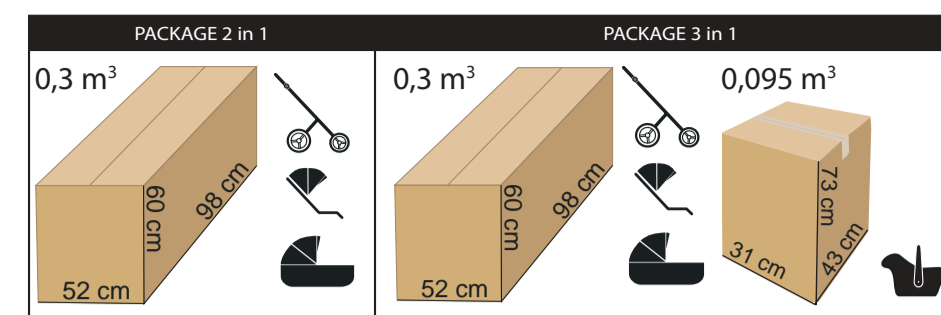

ISOFIX BASE

FUR

JUNAMA
CANDY

PRODUCER OF PRAMS
AND ARTICLES FOR CHILDREN

Product specification:

- intuitive „one hand” carrycot release system
- multi-stage adjustment of the carrycot
- carrycot made in 3D
- detachable barrier covered with eco-leather
- „MAX-CLIK” is an innovative attachment system that allows you to attach carrycot to the chassis of the stroller forward and backward facing
- waterproof material
- material resistant to UV radiation