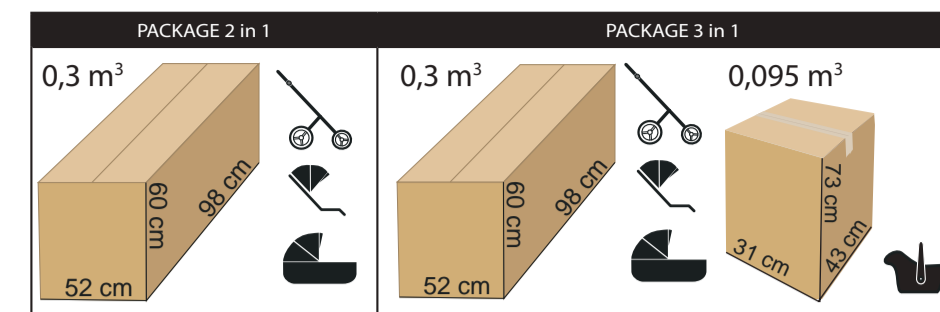

FUR

JUNAMA
MILANO

PRODUCER OF PRAMS
AND ARTICLES FOR CHILDREN

Product specifications:

- intuitive „one hand” carrycot release system
- EPP gondola
- multi-stage adjustment of the carrycot
- detachable barrier covered with eco-leather
- „MAX-CLIK” is an innovative attachment system that allows you to attach carrycot to the chassis of the stroller forward and backward facing
- waterproof material
- material resistant to UV radiation
- gradual adjustment of the backrest of the sport unit to completely lying position
- adjustable, five-point seat belts
- anti-shock absorption system