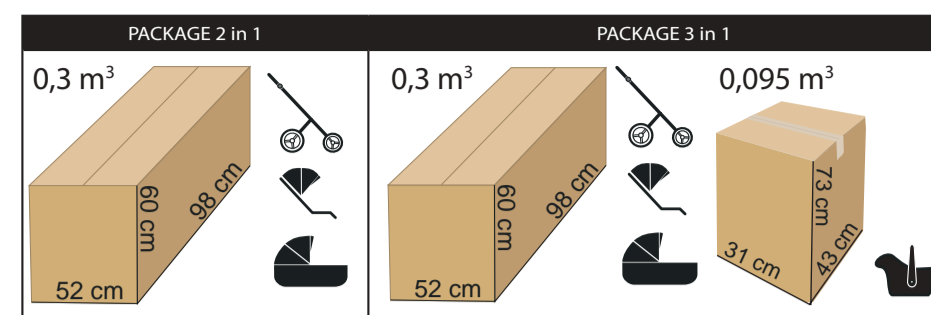

FLUO  **LINE**

PRODUCER OF PRAMS
AND ARTICLES FOR CHILDREN

Product specification:

- intuitive „one hand” carrycot release system
- multi-stage adjustment of the carrycot
- carrycot made in 3D
- detachable barrier covered with eco-leather
- „MAX-CLIK” is an innovative attachment system that allows you to attach carrycot to the chassis of the stroller forward and backward facing
- waterproof material
- material resistant to UV radiation