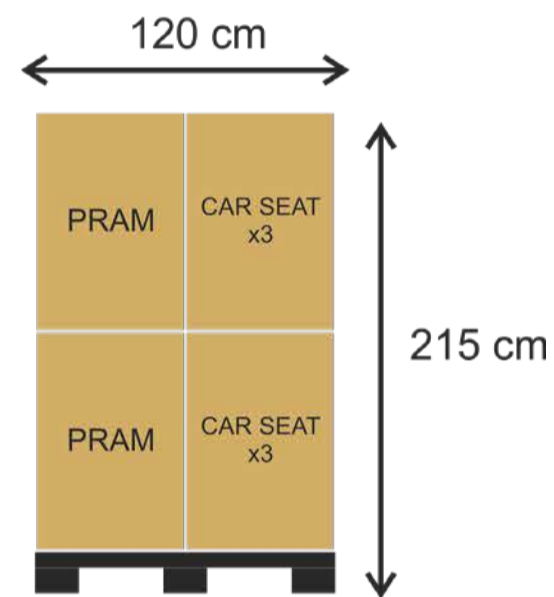

ISOFIX BASE

UMBRELLA

IGLOO GLOVES

IGLOO FOOTMUFF

ADAPTERS

PALLET: 120 X 120 X 215
8 PRAMS 2in1
TOTAL WEIGHT 215 kg

PALLET: 120 X 120 X 215
6x 3in1:
6 PRAMS 2in1 + 6 CAR SEATS
TOTAL WEIGHT 200 kg

PALLET: 120 X 120 X 215
5x 4in:
5 PRAMS 2in1 + 5 CAR SEATS
+ 5 ISOFIX BASES
TOTAL WEIGHT 200 kg