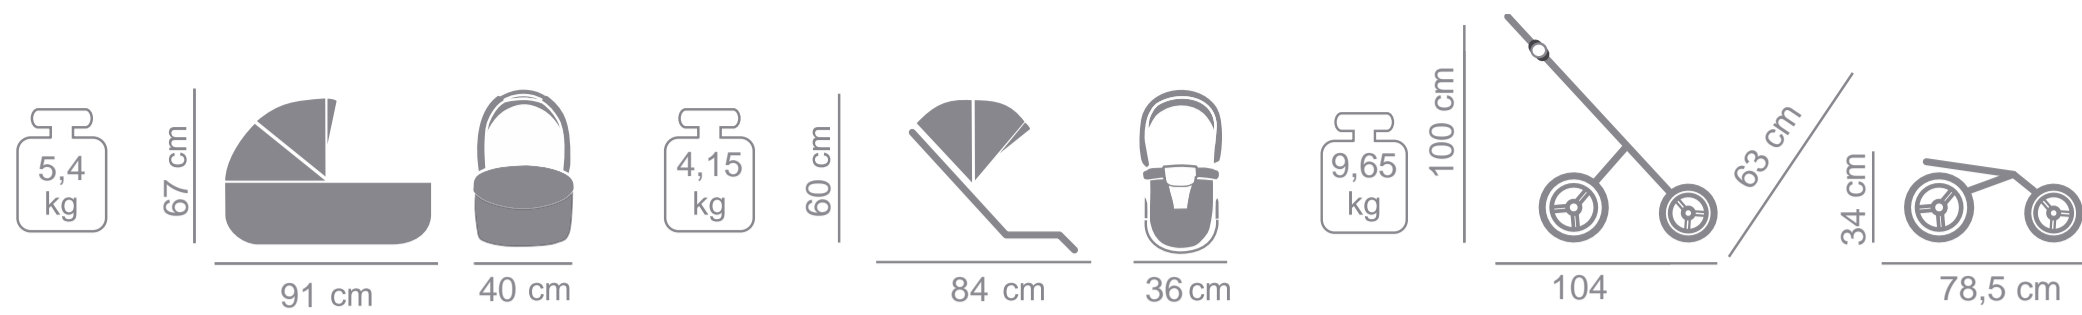

JUNAMA
ELLEGANTE LAMÉ

PRODUCER OF PRAMS
AND ARTICLES FOR CHILDREN