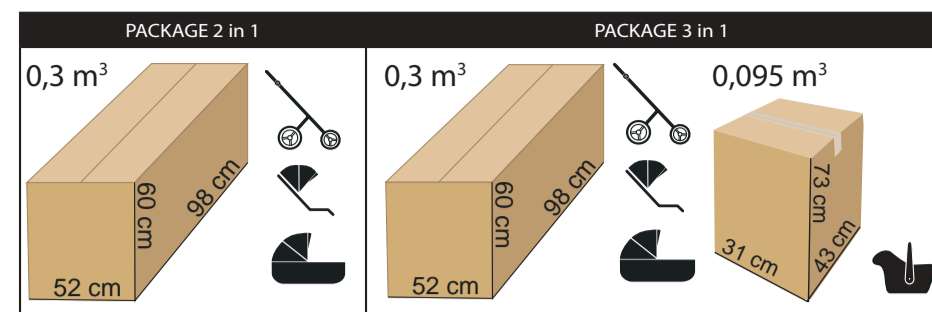

60 cm

9,65 kg

100 cm

63 cm

34 cm

JUNAMA HEART

PRODUCER OF PRAMS AND ARTICLES FOR CHILDREN

Product specification: