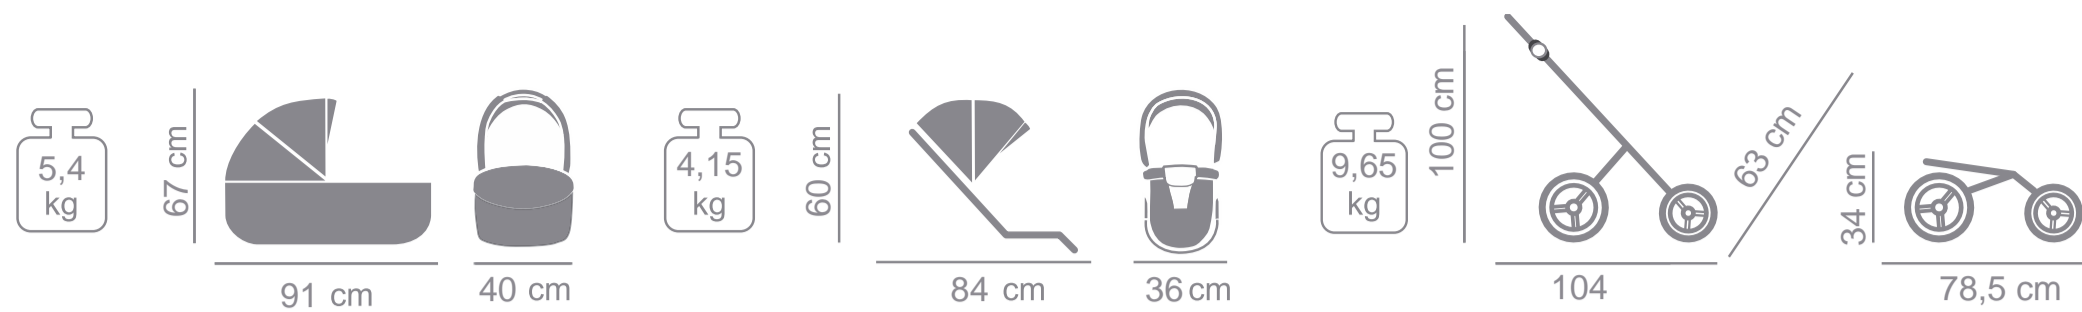

JUNAMA
CLASSIC

PRODUCER OF PRAMS
AND ARTICLES FOR CHILDREN