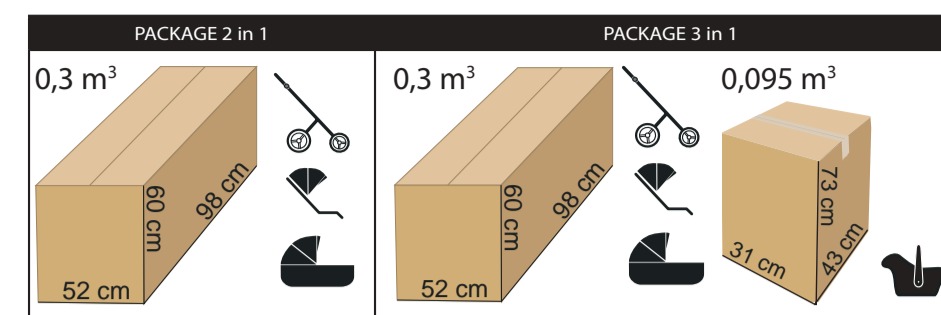

AND MANY MORE

P/10

BAG

ISOFIX BASE

FUR

JUNAMA FLUO INDIVIDUAL

PRODUCER OF PRAMS
AND ARTICLES FOR CHILDREN

Product specification: