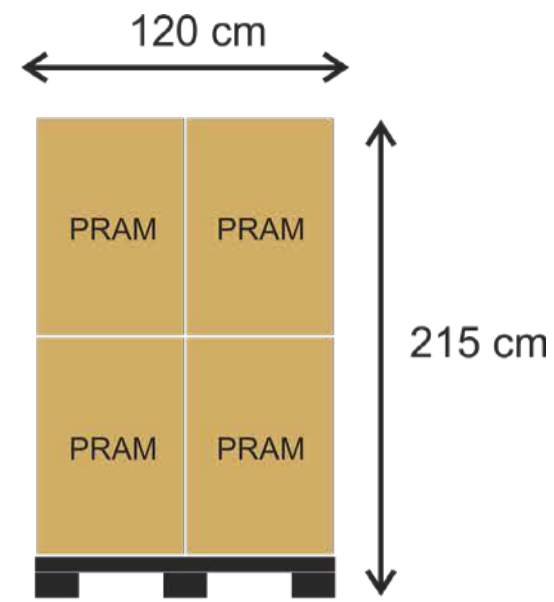

ISOFIX BASE

UMBRELLA

IGLOO GLOVES

IGLOO FOOTMUFF

ADAPTERS

PALLET: 120 X 120 X 215
8 PRAMS 2in1
TOTAL WEIGHT 215 kg

PALLET: 120 X 120 X 215
6x 3in1:
6 PRAMS 2in1 + 6 CAR SEATS
TOTAL WEIGHT 200 kg

PALLET: 120 X 120 X 215
5x 4in:
5 PRAMS 2in1 + 5 CAR SEATS
+ 5 ISOFIX BASES
TOTAL WEIGHT 200 kg