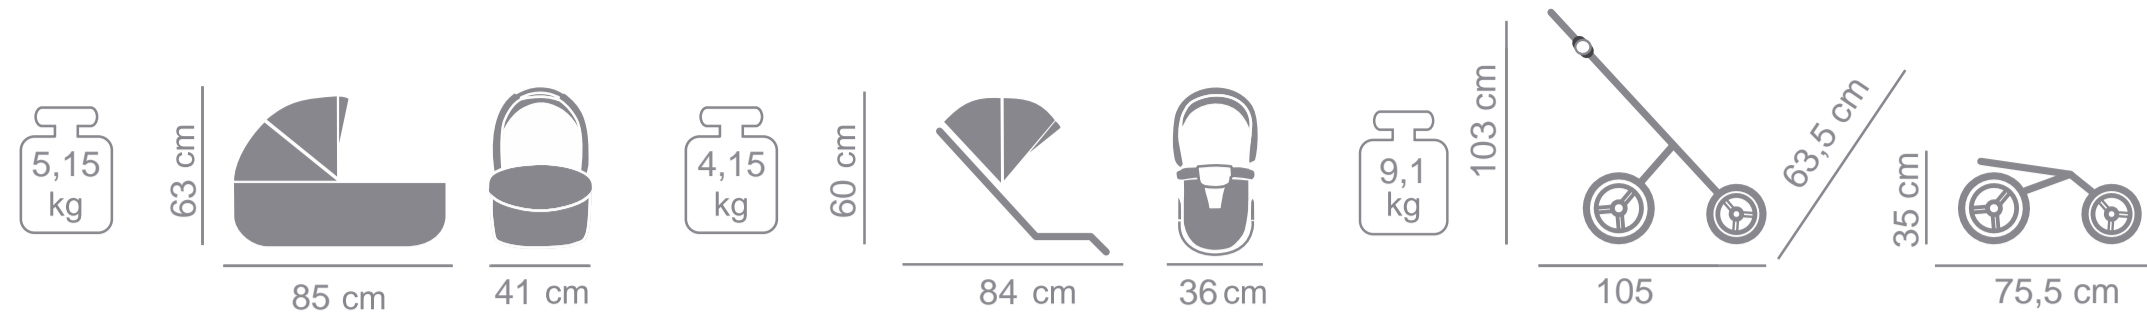

Space

PRODUCER OF PRAMS AND ARTICLES FOR CHILDREN