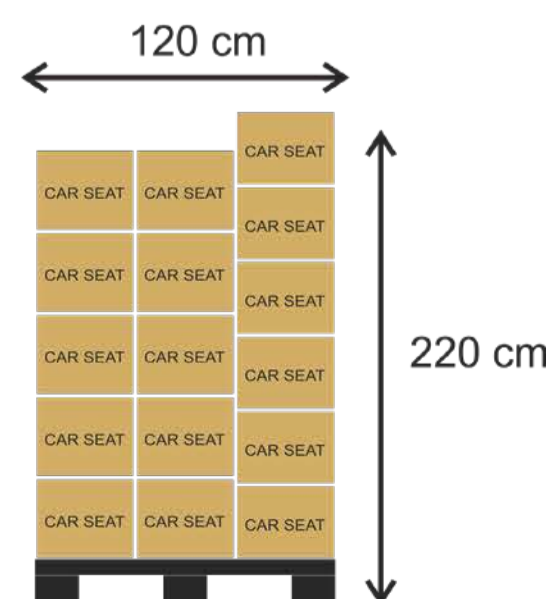

PALLET: 120 X 120 X 220
24 CAR SEATS
TOTAL WEIGHT 135 kg