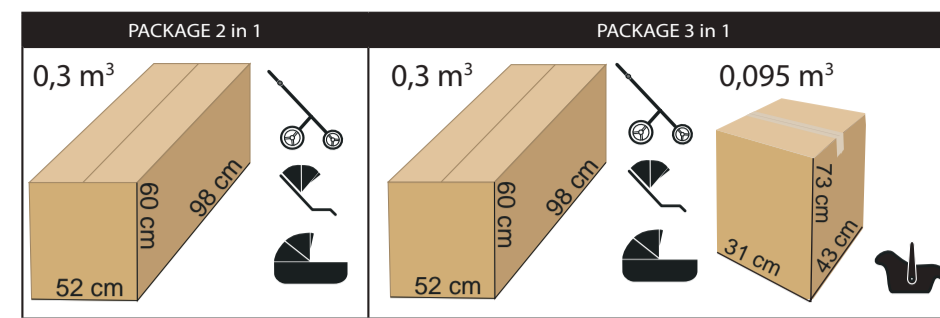

JUNAMA ELLEGANTE

PRODUCER OF PRAMS
AND ARTICLES FOR CHILDREN

Key Features:

- Fully Foldable Carry Cot: This innovative feature allows you to fold the carry cot for easy storage and transport. Perfect for busy parents on the go!
- Ultra-Light Chassis: Weighing only 9 kg, the JUNAMA® smart is incredibly easy to maneuver, ensuring a smooth and effortless ride for both you and your baby.
- Sleek Design: The minimalist design in a sophisticated grey shade offers a chic look, perfect for any occasion.
- Ultimate Comfort: With its spacious and cozy interior, the carry cot ensures your little one is snug and secure during all your adventures.