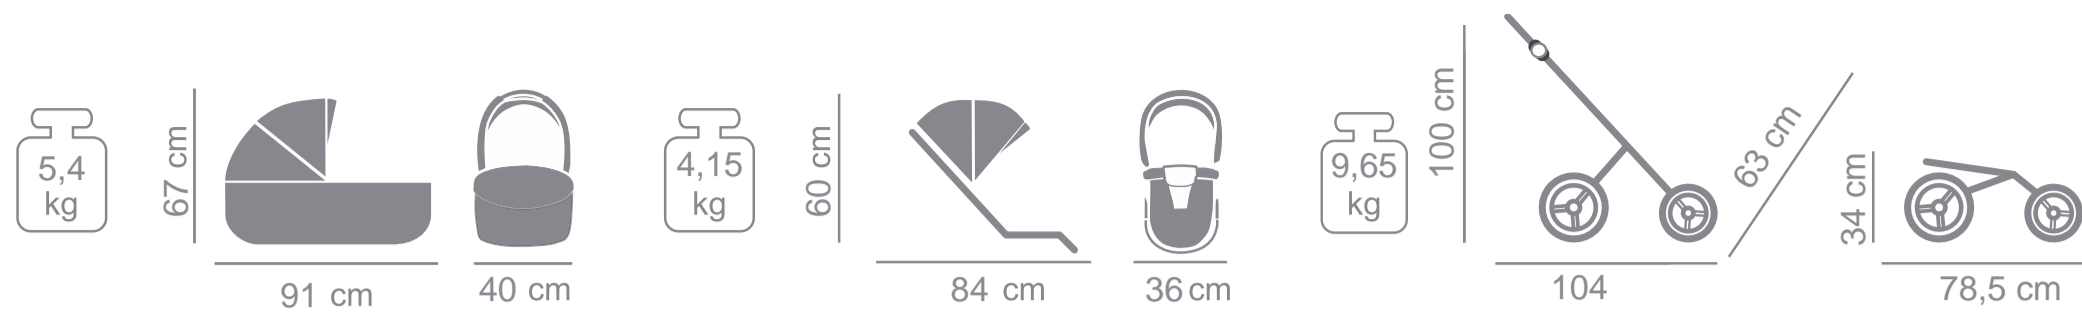

AND MANY MORE

P/07

BACKPACK

ISOFIX BASE

FUR

JUNAMA BASIC

PRODUCER OF PRAMS
AND ARTICLES FOR CHILDREN

Product specifications: