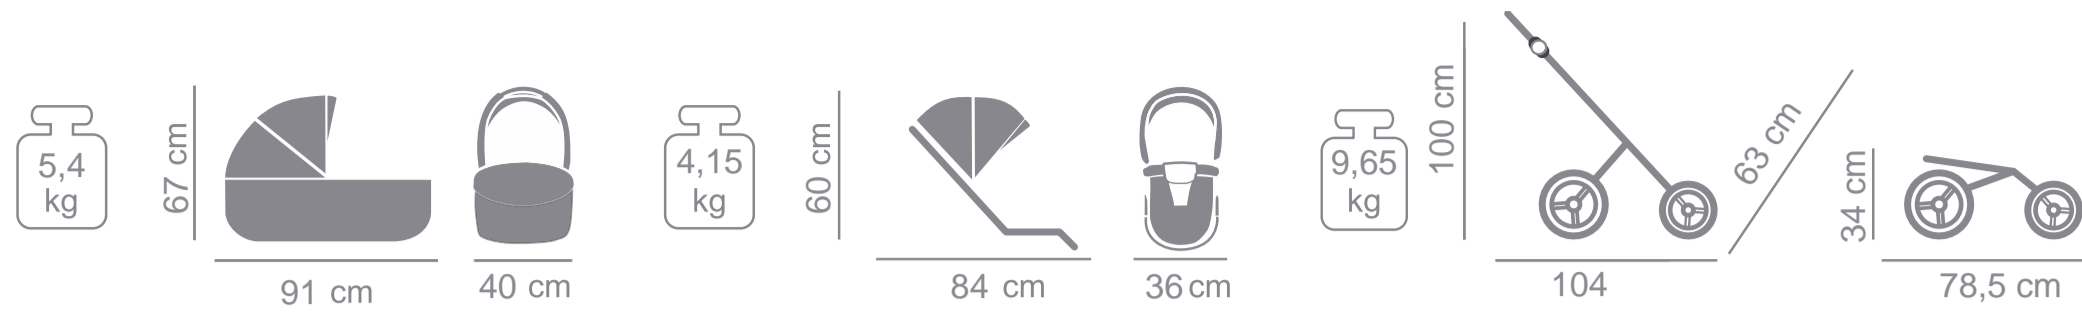

FUR

JUNAMA
MILANO

PRODUCER OF PRAMS
AND ARTICLES FOR CHILDREN

Product specifications:

- intuitive „one hand” carrycot release system
- EPP gondola
- multi-stage adjustment of the carrycot
- detachable barrier covered with eco-leather
- „MAX-CLIK” is an innovative attachment system that allows you to attach carrycot to the chassis of the stroller forward and backward facing
- waterproof material
- material resistant to UV radiation
- gradual adjustment of the backrest of the sport unit to completely lying position
- adjustable, five-point seat belts
- anti-shock absorption system