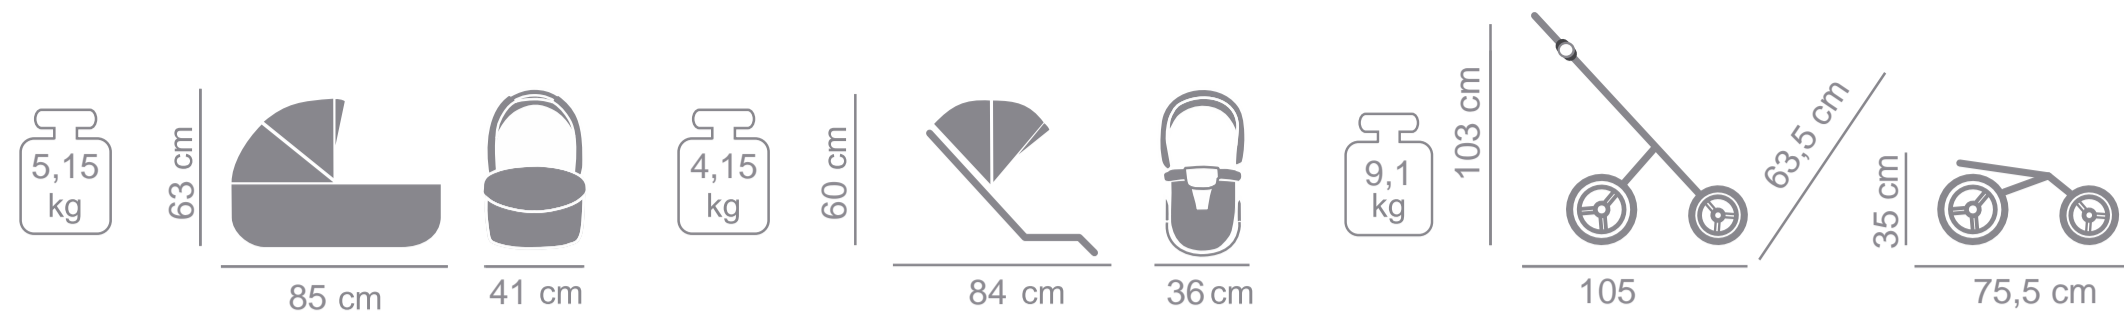

AND MANY MORE

P/04

Space ECO

PRODUCER OF PRAMS
AND ARTICLES FOR CHILDREN

Product specifications:

- intuitive „one hand” carrycot release system
- multi-stage adjustment of the carrycot
- detachable barrier covered with eco-leather
- „MAX-CLIK” is an innovative attachment system that allows you to attach carrycot to the chassis of the stroller forward and backward facing
- waterproof material
- material resistant to UV radiation
- gradual adjustment of the backrest of the sport unit to completely lying position
- adjustable, five-point seat belts
- anti-shock absorption system
- carrycot made of eco leather