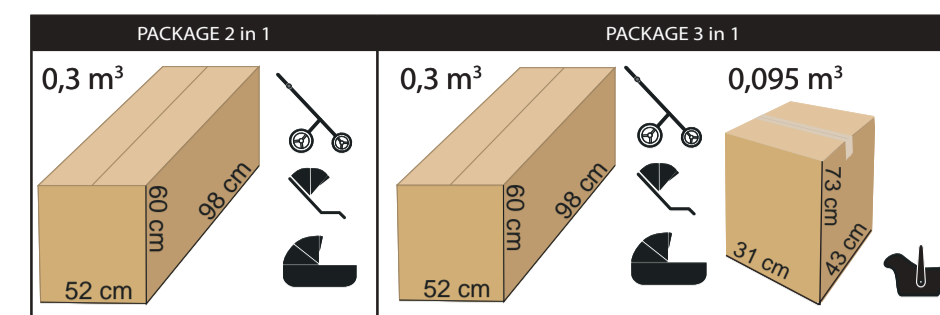

BAG

ISOFIX BASE

FUR

JUNAMA
ELLEGANTE
TERMO

PRODUCER OF PRAMS
AND ARTICLES FOR CHILDREN

Product specifications:

- intuitive „one hand“ carrycot release system
- multi-stage adjustment of the carrycot
- detachable barrier covered with eco-leather
- „MAX-CLIK“ is an innovative attachment system that allows you to attach carrycot to the chassis of the stroller forward and backward facing
- waterproof material
- material resistant to UV radiation
- gradual adjustment of the backrest of the sport unit to completely lying position
- adjustable, five-point seat belts
- anti-shock absorption system