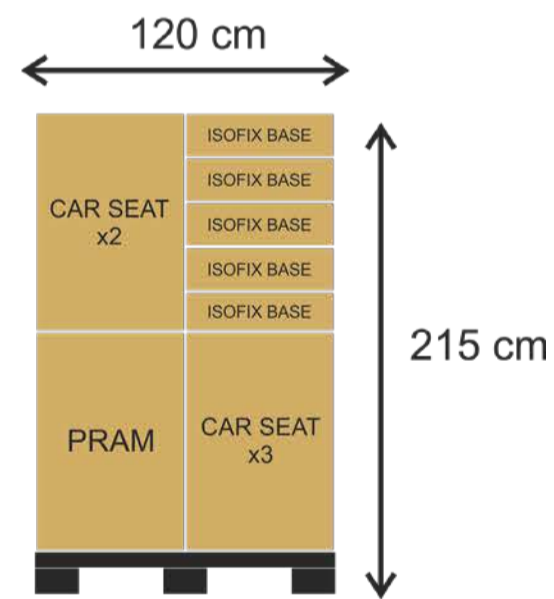

ISOFIX BASE

UMBRELLA

IGLOO GLOVES

IGLOO FOOTMUFF

ADAPTERS

PALLET: 120 X 120 X 215
8 PRAMS 2in1
TOTAL WEIGHT 215 kg

PALLET: 120 X 120 X 215
6x 3in1:
6 PRAMS 2in1 + 6 CAR SEATS
TOTAL WEIGHT 200 kg

PALLET: 120 X 120 X 215
5x 4in:
5 PRAMS 2in1 + 5 CAR SEATS
+ 5 ISOFIX BASES
TOTAL WEIGHT 200 kg