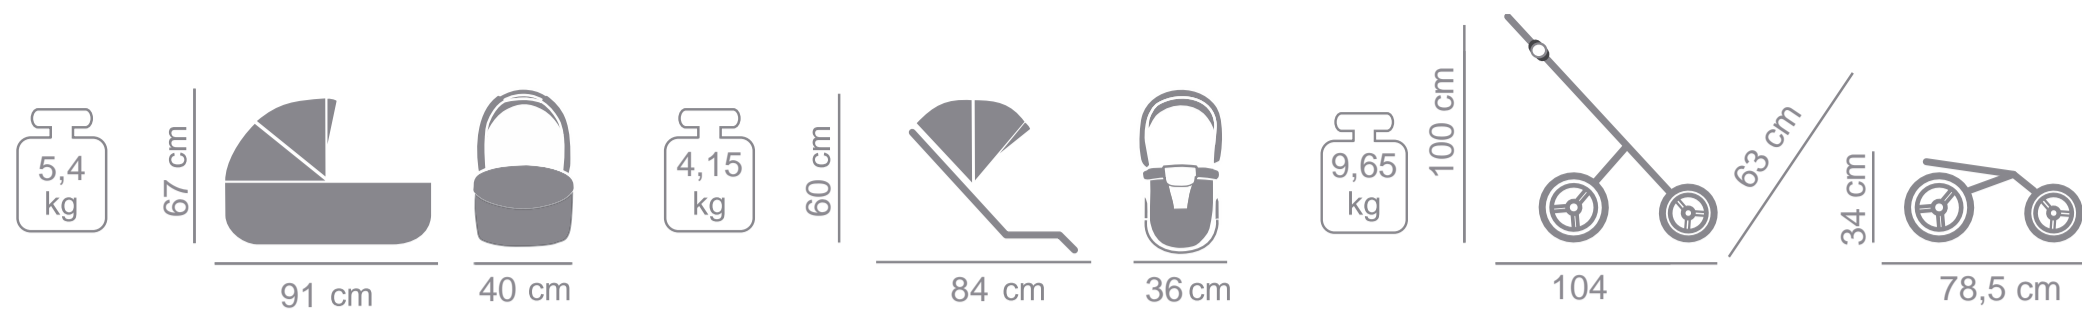

AND MANY MORE

P/10

BAG

ISOFIX BASE

FUR

JUNAMA FLUO INDIVIDUAL

PRODUCER OF PRAMS
AND ARTICLES FOR CHILDREN

Product specification: