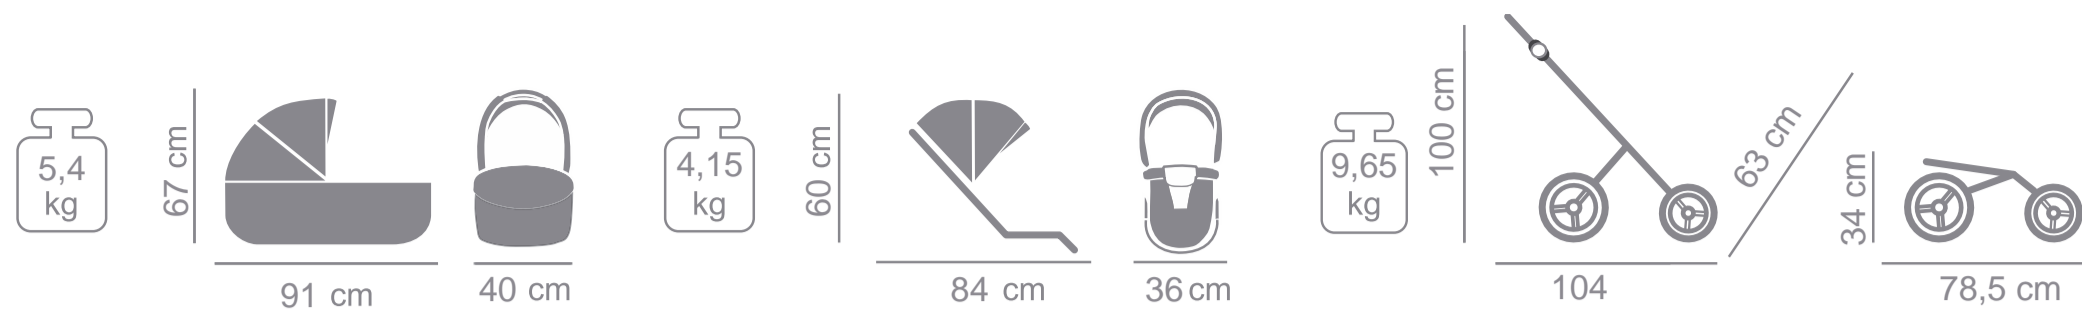

JUNAMA
ENZO

PRODUCER OF PRAMS
AND ARTICLES FOR CHILDREN

Product specifications:

- decorative quilted elements made of lamé fabric
- chassis equipped with a telescopic handle for adjustable height and ergonomic use
- chassis can be folded together with the seat unit for convenient transport and storage
- carrycot hood can be folded with one hand for quick and easy adjustment
- intuitive „one hand” carrycot release system
- multi-stage adjustment of the carrycot
- detachable barrier covered with eco-leather
- „MAX-CLIK” is an innovative attachment system that allows you to attach carrycot to the chassis of the stroller forward and backward facing
- waterproof material
- material resistant to UV radiation
- gradual adjustment of the backrest of the sport unit to completely lying position
- adjustable, five-point seat belts
- anti-shock absorption system