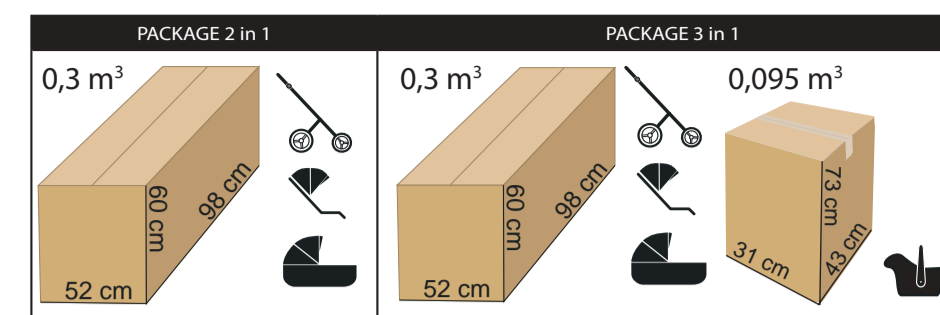

JUNAMA
ELLEGANTE LAMÉ

PRODUCER OF PRAMS
AND ARTICLES FOR CHILDREN

Product specifications:

- decorative quilted elements made of lamé fabric
- chassis equipped with a telescopic handle for adjustable height and ergonomic use
- chassis can be folded together with the seat unit for convenient transport and storage
- carrycot hood can be folded with one hand for quick and easy adjustment
- intuitive „one hand” carrycot release system
- multi-stage adjustment of the carrycot
- detachable barrier covered with eco-leather
- „MAX-CLIK” is an innovative attachment system that allows you to attach carrycot to the chassis of the stroller forward and backward facing
- waterproof material
- material resistant to UV radiation
- gradual adjustment of the backrest of the sport unit to completely lying position
- adjustable, five-point seat belts
- anti-shock absorption system

01

02

03