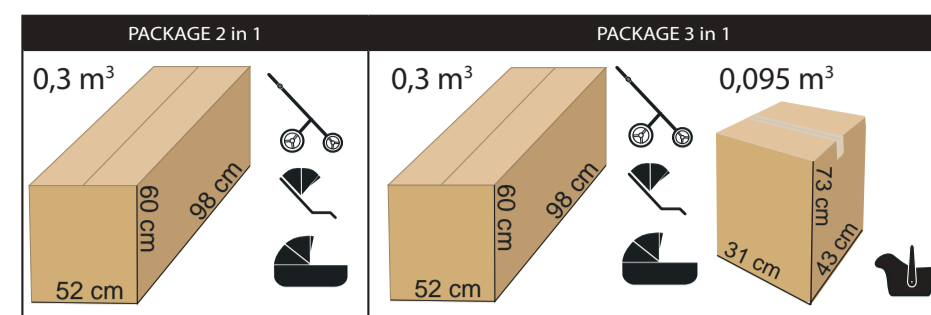

AND MANY MORE

P/07

BACKPACK

ISOFIX BASE

FUR

JUNAMA BASIC

PRODUCER OF PRAMS
AND ARTICLES FOR CHILDREN

Product specifications: