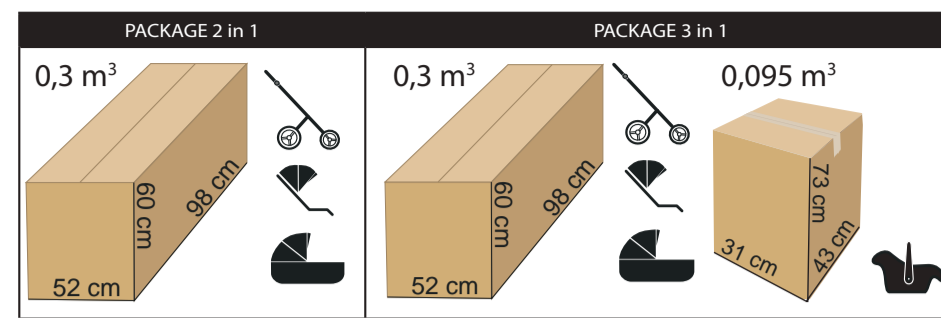

JUNAMA
S-CLASS

PRODUCER OF PRAMS
AND ARTICLES FOR CHILDREN

Product specification:

- intuitive „one hand” carrycot release system
- multi-stage adjustment of the carrycot
- carrycot made in 3D
- detachable barrier covered with eco-leather
- „MAX-CLIK” is an innovative attachment system that allows you to attach carrycot to the chassis of the stroller forward and backward facing
- waterproof material
- material resistant to UV radiation

01

02

06

07

10