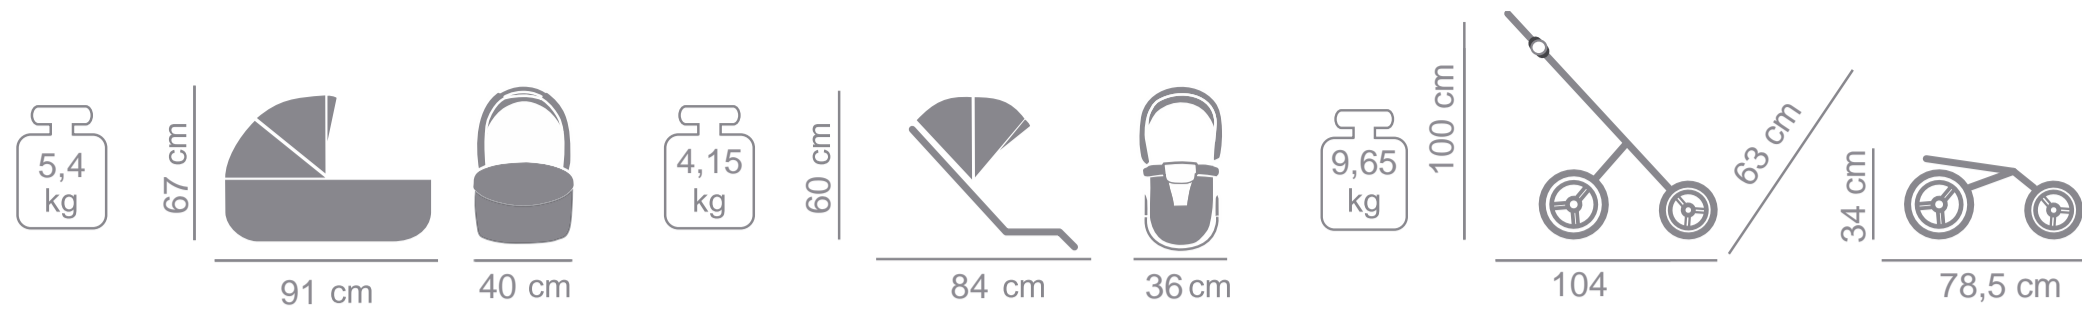

JUNAMA
FLEUR

PRODUCER OF PRAMS
AND ARTICLES FOR CHILDREN