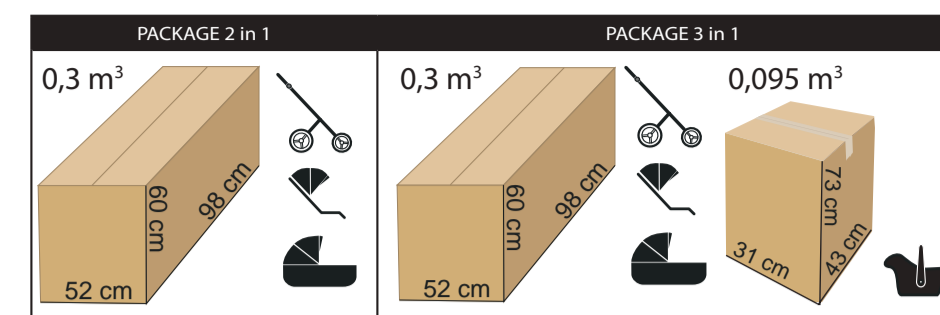

JUNAMA SPACE V3

PRODUCER OF PRAMS
AND ARTICLES FOR CHILDREN

Product specifications:

- intuitive „one hand“ carrycot release system
- multi-stage adjustment of the carrycot
- detachable barrier covered with eco-leather
- „MAX-CLIK“ is an innovative attachment system that allows you to attach carrycot to the chassis of the stroller forward and backward facing
- waterproof material
- material resistant to UV radiation
- gradual adjustment of the backrest of the sport unit to completely lying position
- adjustable, five-point seat belts
- anti-shock absorption system