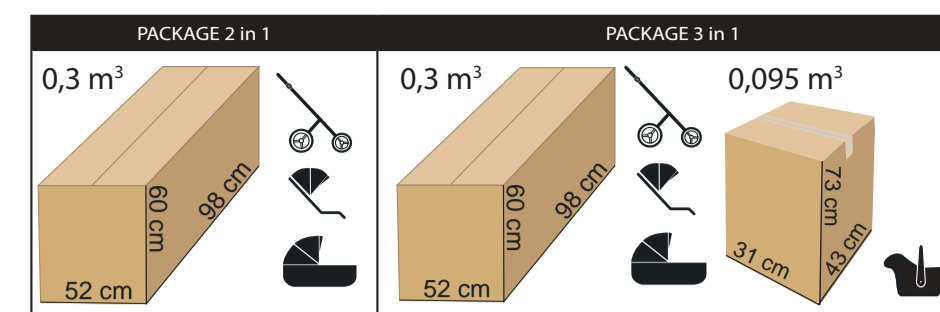

AND MANY MORE

P/06

BAG

ISOFIX BASE

FUR

JUNAMA
CLASSIC

PRODUCER OF PRAMS
AND ARTICLES FOR CHILDREN

The 2-in-1 set includes: