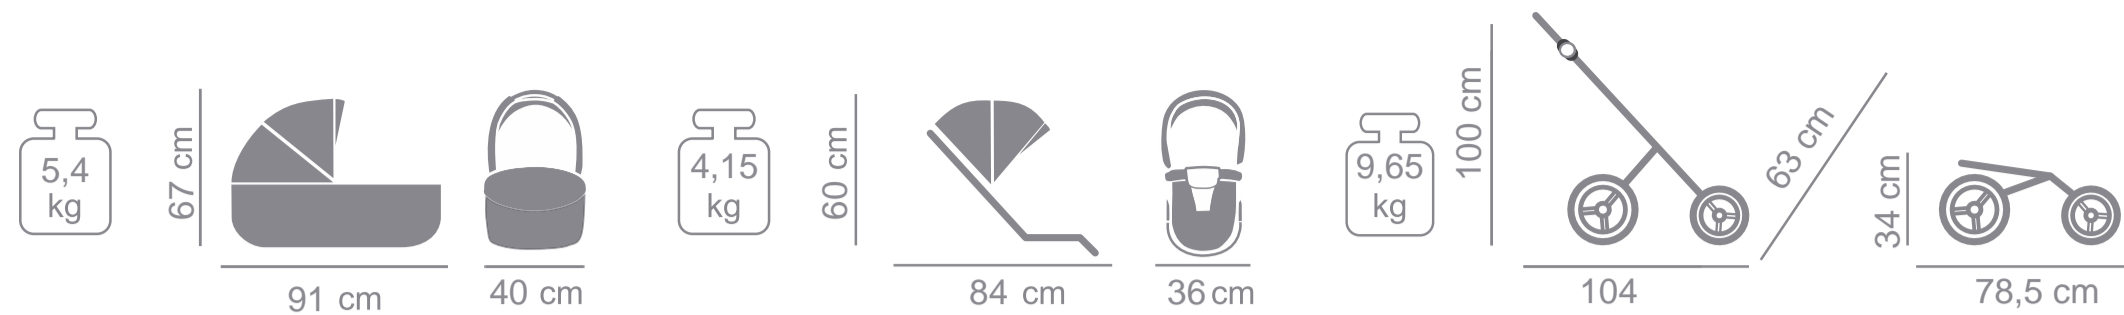

JUNAMA
CANDY
PREMIUM

PRODUCER OF PRAMS
AND ARTICLES FOR CHILDREN