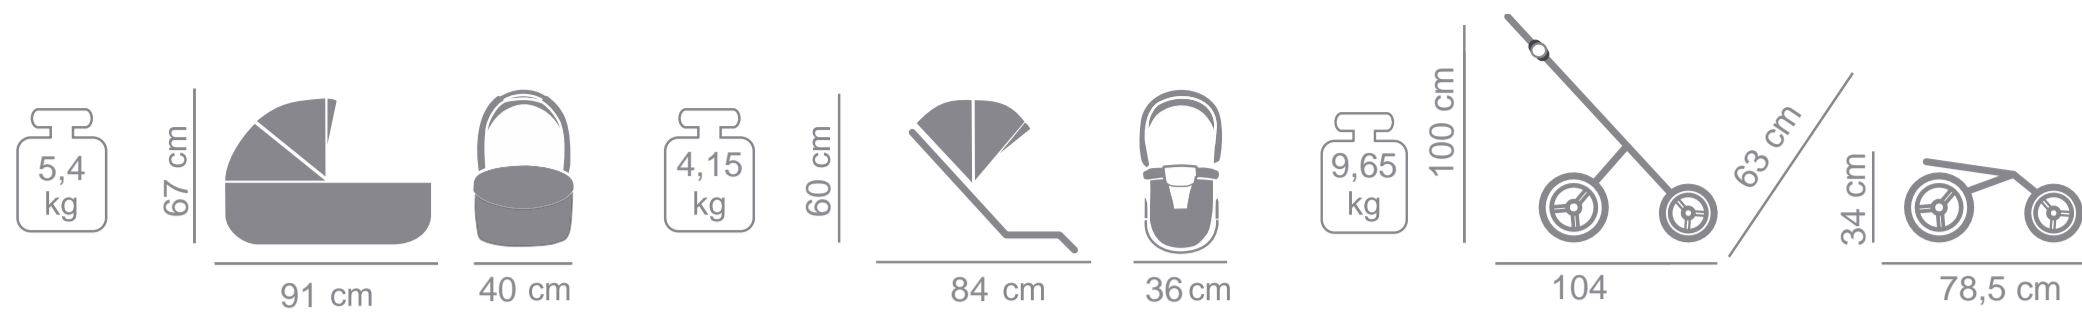

JUNAMA SPACE V3

PRODUCER OF PRAMS
AND ARTICLES FOR CHILDREN